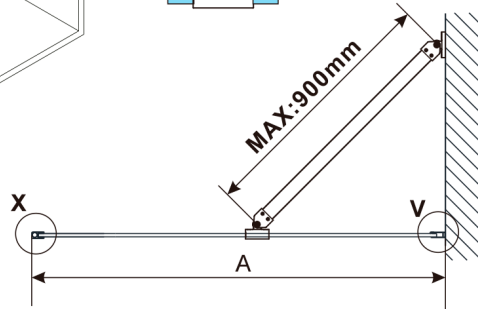

ESCA GOLD MATT One-piece shower glass panel, wall-mount, glass Flute, 1100 mm

Order code: ES1311-04

Size

Height: 2100 mm

Depth: 1100 mm

Properties

Warranty: 2 years

Technical sheet

MODEL	A,mm
ES1070, ES1170, ES1270, ES1370, ES1570	690~705
ES1080, ES1180, ES1280, ES1380, ES1580	790~805
ES1090, ES1190, ES1290, ES1390, ES1590	890~905
ES1010, ES1110, ES1210, ES1310, ES1510	990~1005
ES1011, ES1111, ES1211, ES1311, ES1511	1090~1105
ES1012, ES1112, ES1212, ES1312, ES1512	1190~1205
ES1013, ES1113, ES1213, ES1313, ES1513	1290~1305
ES1014, ES1114, ES1214, ES1314, ES1514	1390~1405
ES1015, ES1115, ES1215, ES1315, ES1515	1490~1505

MODEL	A,mm
ES1070, ES1170, ES1270, ES1370, ES1570	690-705
ES1080, ES1180, ES1280, ES1380, ES1580	790-805
ES1090, ES1190, ES1290, ES1390, ES1590	890-905
ES1010, ES1110, ES1210, ES1310, ES1510	990-1005
ES1011, ES1111, ES1211, ES1311, ES1511	1090-1105
ES1012, ES1112, ES1212, ES1312, ES1512	1190-1205