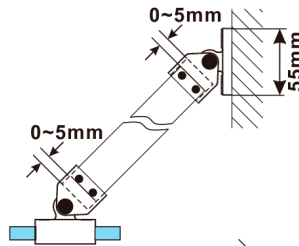

ESCA GOLD MATT One-piece shower glass panel, wall-mount, glass Flute, 1100 mm

Order code: ES1311-04

Size

Height: 2100 mm

Depth: 1100 mm

Properties

Warranty: 2 years

Technical sheet

MODEL	A,mm
ES1070, ES1170, ES1270, ES1370, ES1570	690~705
ES1080, ES1180, ES1280, ES1380, ES1580	790~805
ES1090, ES1190, ES1290, ES1390, ES1590	890~905
ES1010, ES1110, ES1210, ES1310, ES1510	990~1005
ES1011, ES1111, ES1211, ES1311, ES1511	1090~1105
ES1012, ES1112, ES1212, ES1312, ES1512	1190~1205
ES1013, ES1113, ES1213, ES1313, ES1513	1290~1305
ES1014, ES1114, ES1214, ES1314, ES1514	1390~1405
ES1015, ES1115, ES1215, ES1315, ES1515	1490~1505

MODEL	A,mm
ES1070, ES1170, ES1270, ES1370, ES1570	690-705
ES1080, ES1180, ES1280, ES1380, ES1580	790-805
ES1090, ES1190, ES1290, ES1390, ES1590	890-905
ES1010, ES1110, ES1210, ES1310, ES1510	990-1005
ES1011, ES1111, ES1211, ES1311, ES1511	1090-1105
ES1012, ES1112, ES1212, ES1312, ES1512	1190-1205