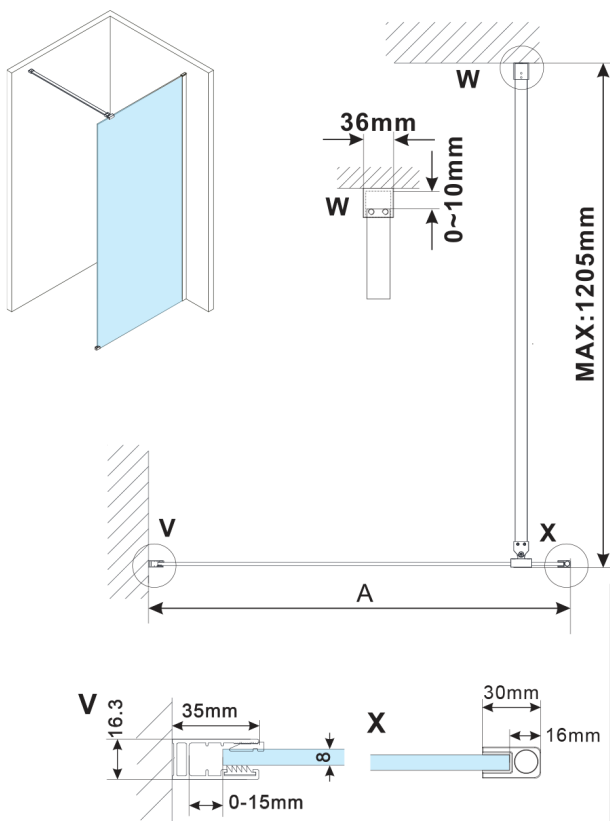

ESCA GOLD MATT One-piece shower glass panel, wall-mount, glass Flute, 1100 mm

Order code: ES1311-04

Size

Height: 2100 mm

Depth: 1100 mm

Properties

Warranty: 2 years

Technical sheet

MODEL	A,mm
ES1070, ES1170, ES1270, ES1370, ES1570	690~705
ES1080, ES1180, ES1280, ES1380, ES1580	790~805
ES1090, ES1190, ES1290, ES1390, ES1590	890~905
ES1010, ES1110, ES1210, ES1310, ES1510	990~1005
ES1011, ES1111, ES1211, ES1311, ES1511	1090~1105
ES1012, ES1112, ES1212, ES1312, ES1512	1190~1205
ES1013, ES1113, ES1213, ES1313, ES1513	1290~1305
ES1014, ES1114, ES1214, ES1314, ES1514	1390~1405
ES1015, ES1115, ES1215, ES1315, ES1515	1490~1505

MODEL	A,mm
ES1070, ES1170, ES1270, ES1370, ES1570	690-705
ES1080, ES1180, ES1280, ES1380, ES1580	790-805
ES1090, ES1190, ES1290, ES1390, ES1590	890-905
ES1010, ES1110, ES1210, ES1310, ES1510	990-1005
ES1011, ES1111, ES1211, ES1311, ES1511	1090-1105
ES1012, ES1112, ES1212, ES1312, ES1512	1190-1205