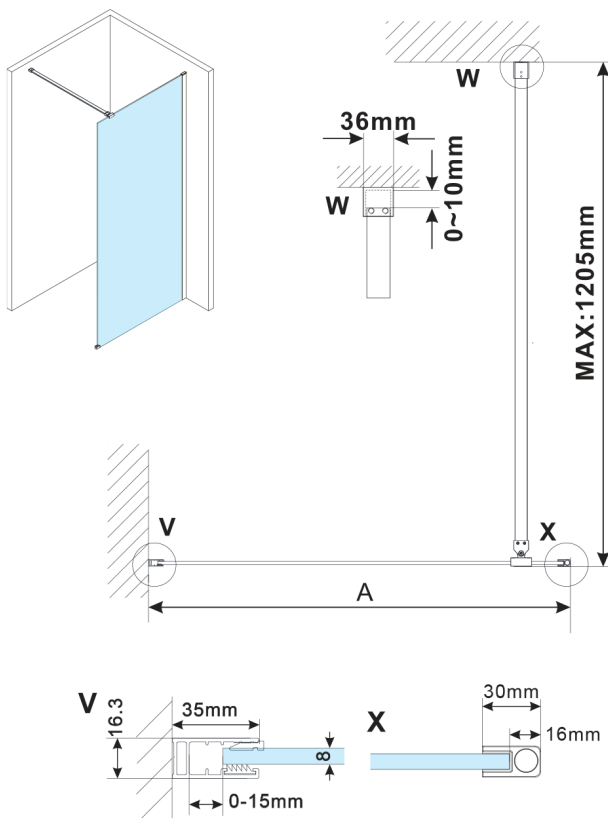

ESCA GOLD MATT One-piece shower glass panel, wall-mount, glass Flute, 1000 mm

Order code: ES1310-04

Size

Height: 2100 mm

Depth: 1000 mm

Properties

Warranty: 2 years

Technical sheet

MODEL	A,mm
ES1070,ES1170,ES1270,ES1370,ES1570	690~705
ES1080,ES1180,ES1280,ES1380,ES1580	790~805
ES1090,ES1190,ES1290,ES1390,ES1590	890~905
ES1010,ES1110,ES1210,ES1310,ES1510	990~1005
ES1011,ES1111,ES1211,ES1311,ES1511	1090~1105
ES1012,ES1112,ES1212,ES1312,ES1512	1190~1205
ES1013,ES1113,ES1213,ES1313,ES1513	1290~1305
ES1014,ES1114,ES1214,ES1314,ES1514	1390~1405
ES1015,ES1115,ES1215,ES1315,ES1515	1490~1505

MODEL	A,mm
ES1070, ES1170, ES1270, ES1370, ES1570	690-705
ES1080, ES1180, ES1280, ES1380, ES1580	790-805
ES1090, ES1190, ES1290, ES1390, ES1590	890-905
ES1010, ES1110, ES1210, ES1310, ES1510	990-1005
ES1011, ES1111, ES1211, ES1311, ES1511	1090-1105
ES1012, ES1112, ES1212, ES1312, ES1512	1190-1205