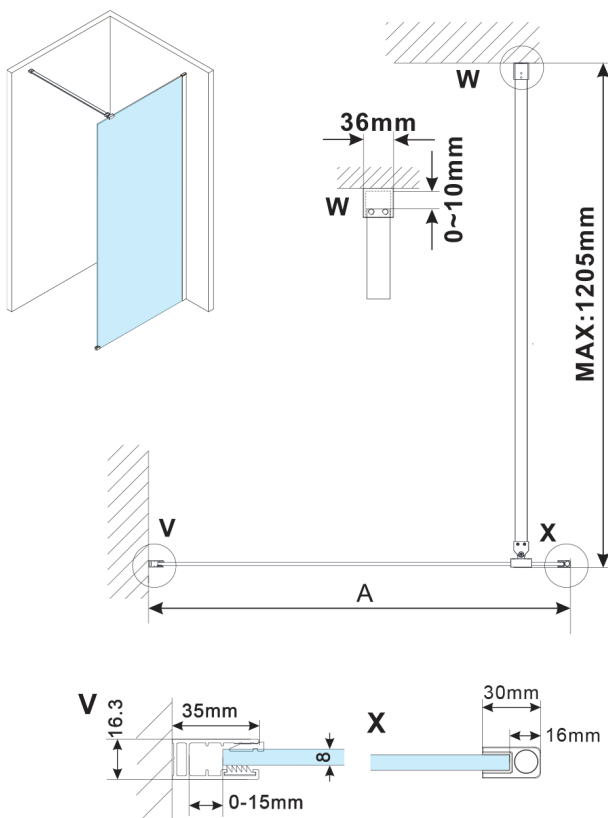

ESCA GOLD MATT One-piece shower glass panel, wall-mount, matt glass, 900 mm

Order code: ES1190-04

Size

Height: 2100 mm

Depth: 900 mm

Properties

Warranty: 2 years

Technical sheet

MODEL	A,mm
ES1070, ES1170, ES1270, ES1370, ES1570	690~705
ES1080, ES1180, ES1280, ES1380, ES1580	790~805
ES1090, ES1190, ES1290, ES1390, ES1590	890~905
ES1010, ES1110, ES1210, ES1310, ES1510	990~1005
ES1011, ES1111, ES1211, ES1311, ES1511	1090~1105
ES1012, ES1112, ES1212, ES1312, ES1512	1190~1205
ES1013, ES1113, ES1213, ES1313, ES1513	1290~1305
ES1014, ES1114, ES1214, ES1314, ES1514	1390~1405
ES1015, ES1115, ES1215, ES1315, ES1515	1490~1505

MODEL	A,mm
ES1070,ES1170,ES1270,ES1370,ES1570	690-705
ES1080,ES1180,ES1280,ES1380,ES1580	790-805
ES1090,ES1190,ES1290,ES1390,ES1590	890-905
ES1010,ES1110,ES1210,ES1310,ES1510	990-1005
ES1011,ES1111,ES1211,ES1311,ES1511	1090-1105
ES1012,ES1112,ES1212,ES1312,ES1512	1190-1205