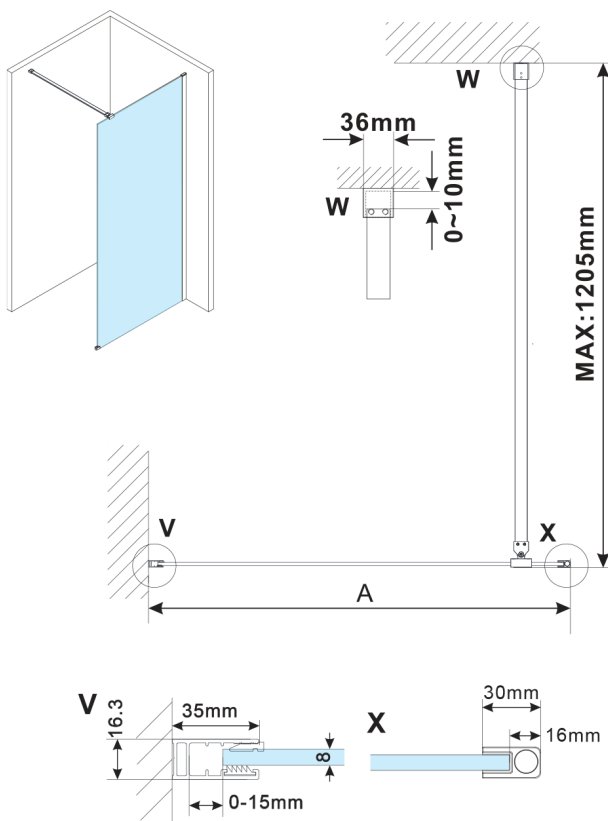

ESCA GOLD MATT One-piece shower glass panel, wall-mount, matt glass, 700 mm

Order code: ES1170-04

Size

Height: 2100 mm

Depth: 700 mm

Properties

Warranty: 2 years

Technical sheet

MODEL	A,mm
ES1070, ES1170, ES1270, ES1370, ES1570	690~705
ES1080, ES1180, ES1280, ES1380, ES1580	790~805
ES1090, ES1190, ES1290, ES1390, ES1590	890~905
ES1010, ES1110, ES1210, ES1310, ES1510	990~1005
ES1011, ES1111, ES1211, ES1311, ES1511	1090~1105
ES1012, ES1112, ES1212, ES1312, ES1512	1190~1205
ES1013, ES1113, ES1213, ES1313, ES1513	1290~1305
ES1014, ES1114, ES1214, ES1314, ES1514	1390~1405
ES1015, ES1115, ES1215, ES1315, ES1515	1490~1505

MODEL	A,mm
ES1070, ES1170, ES1270, ES1370, ES1570	690-705
ES1080, ES1180, ES1280, ES1380, ES1580	790-805
ES1090, ES1190, ES1290, ES1390, ES1590	890-905
ES1010, ES1110, ES1210, ES1310, ES1510	990-1005
ES1011, ES1111, ES1211, ES1311, ES1511	1090-1105
ES1012, ES1112, ES1212, ES1312, ES1512	1190-1205