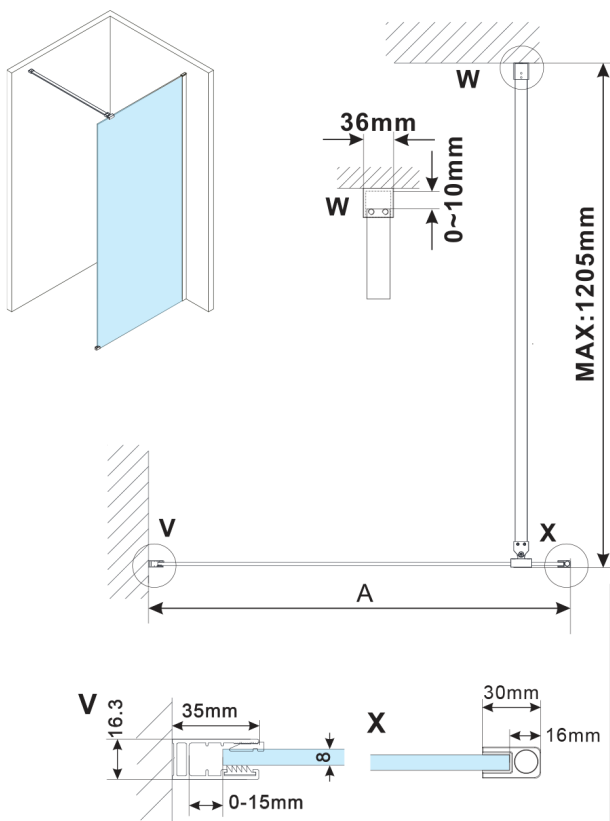

ESCA GOLD MATT One-piece shower glass panel, wall-mount, matt glass, 1300 mm

Order code: ES1113-04

Size

Height: 2100 mm

Depth: 1300 mm

Properties

Warranty: 2 years

Technical sheet

MODEL	A,mm
ES1070, ES1170, ES1270, ES1370, ES1570	690~705
ES1080, ES1180, ES1280, ES1380, ES1580	790~805
ES1090, ES1190, ES1290, ES1390, ES1590	890~905
ES1010, ES1110, ES1210, ES1310, ES1510	990~1005
ES1011, ES1111, ES1211, ES1311, ES1511	1090~1105
ES1012, ES1112, ES1212, ES1312, ES1512	1190~1205
ES1013, ES1113, ES1213, ES1313, ES1513	1290~1305
ES1014, ES1114, ES1214, ES1314, ES1514	1390~1405
ES1015, ES1115, ES1215, ES1315, ES1515	1490~1505