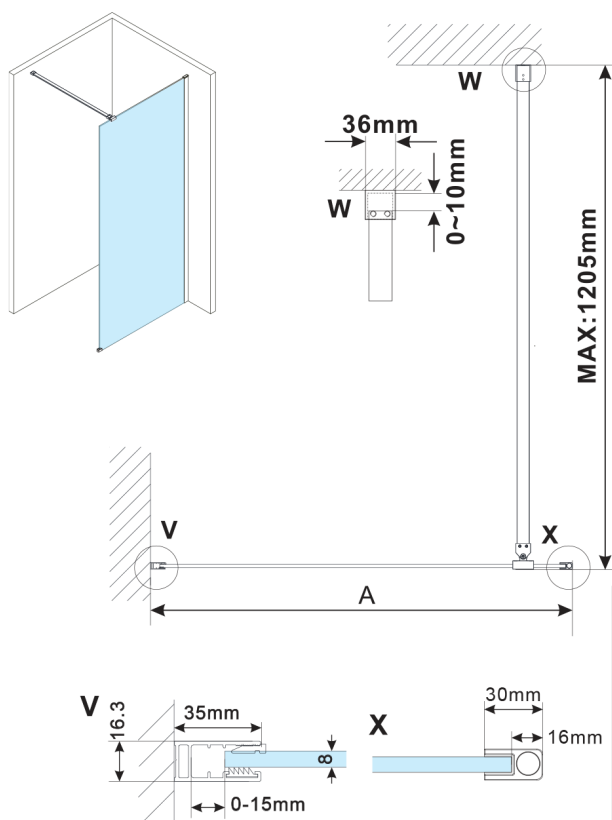

## ESCA GOLD MATT One-piece shower glass panel, wall-mount, matt glass, 1100 mm

Order code: ES1111-04

### Size

Height: 2100 mm

Depth: 1100 mm

## Technical sheet

MODEL	A,mm
ES1070, ES1170, ES1270, ES1370, ES1570	690~705
ES1080, ES1180, ES1280, ES1380, ES1580	790~805
ES1090, ES1190, ES1290, ES1390, ES1590	890~905
ES1010, ES1110, ES1210, ES1310, ES1510	990~1005
ES1011, ES1111, ES1211, ES1311, ES1511	1090~1105
ES1012, ES1112, ES1212, ES1312, ES1512	1190~1205
ES1013, ES1113, ES1213, ES1313, ES1513	1290~1305
ES1014, ES1114, ES1214, ES1314, ES1514	1390~1405
ES1015, ES1115, ES1215, ES1315, ES1515	1490~1505

MODEL	A,mm
ES1070, ES1170, ES1270, ES1370, ES1570	690-705
ES1080, ES1180, ES1280, ES1380, ES1580	790-805
ES1090, ES1190, ES1290, ES1390, ES1590	890-905
ES1010, ES1110, ES1210, ES1310, ES1510	990-1005
ES1011, ES1111, ES1211, ES1311, ES1511	1090-1105
ES1012, ES1112, ES1212, ES1312, ES1512	1190-1205