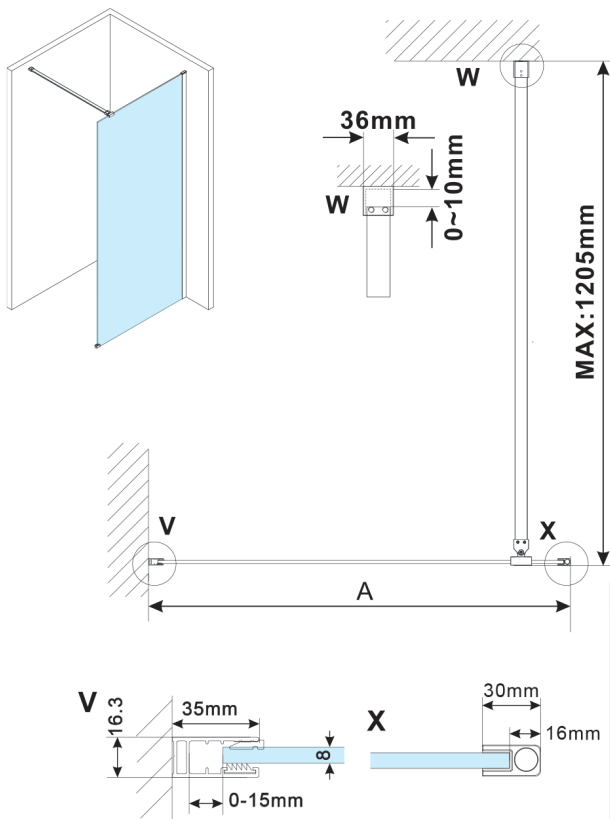

ESCA WHITE MATT One-piece shower glass panel, wall-mount, Glass Marron, 700 mm

Order code: ES1570-03

Size

Height: 2100 mm
Depth: 700 mm

Properties

Warranty: 2 years

Technical sheet

MODEL	A,mm
ES1070, ES1170, ES1270, ES1370, ES1570	690~705
ES1080, ES1180, ES1280, ES1380, ES1580	790~805
ES1090, ES1190, ES1290, ES1390, ES1590	890~905
ES1010, ES1110, ES1210, ES1310, ES1510	990~1005
ES1011, ES1111, ES1211, ES1311, ES1511	1090~1105
ES1012, ES1112, ES1212, ES1312, ES1512	1190~1205
ES1013, ES1113, ES1213, ES1313, ES1513	1290~1305
ES1014, ES1114, ES1214, ES1314, ES1514	1390~1405
ES1015, ES1115, ES1215, ES1315, ES1515	1490~1505

MODEL	A,mm
ES1070, ES1170, ES1270, ES1370, ES1570	690-705
ES1080, ES1180, ES1280, ES1380, ES1580	790-805
ES1090, ES1190, ES1290, ES1390, ES1590	890-905
ES1010, ES1110, ES1210, ES1310, ES1510	990-1005
ES1011, ES1111, ES1211, ES1311, ES1511	1090-1105
ES1012, ES1112, ES1212, ES1312, ES1512	1190-1205