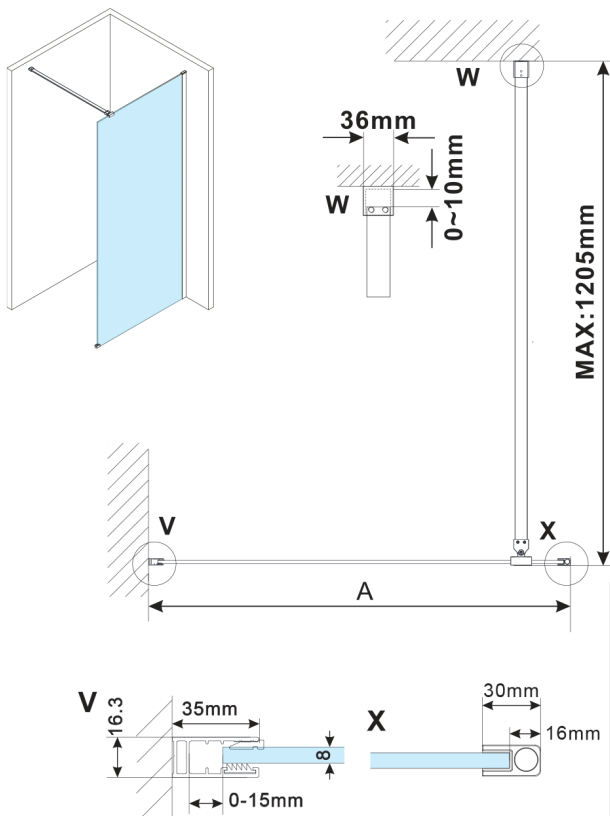

# ESCA WHITE MATT One-piece shower glass panel, wall-mount, Glass Marron, 1500 mm

Order code: ES1515-03

## Size

Height: 2100 mm  
Depth: 1500 mm

## Technical sheet

MODEL	A,mm
ES1070, ES1170, ES1270, ES1370, ES1570	690~705
ES1080, ES1180, ES1280, ES1380, ES1580	790~805
ES1090, ES1190, ES1290, ES1390, ES1590	890~905
ES1010, ES1110, ES1210, ES1310, ES1510	990~1005
ES1011, ES1111, ES1211, ES1311, ES1511	1090~1105
ES1012, ES1112, ES1212, ES1312, ES1512	1190~1205
ES1013, ES1113, ES1213, ES1313, ES1513	1290~1305
ES1014, ES1114, ES1214, ES1314, ES1514	1390~1405
ES1015, ES1115, ES1215, ES1315, ES1515	1490~1505