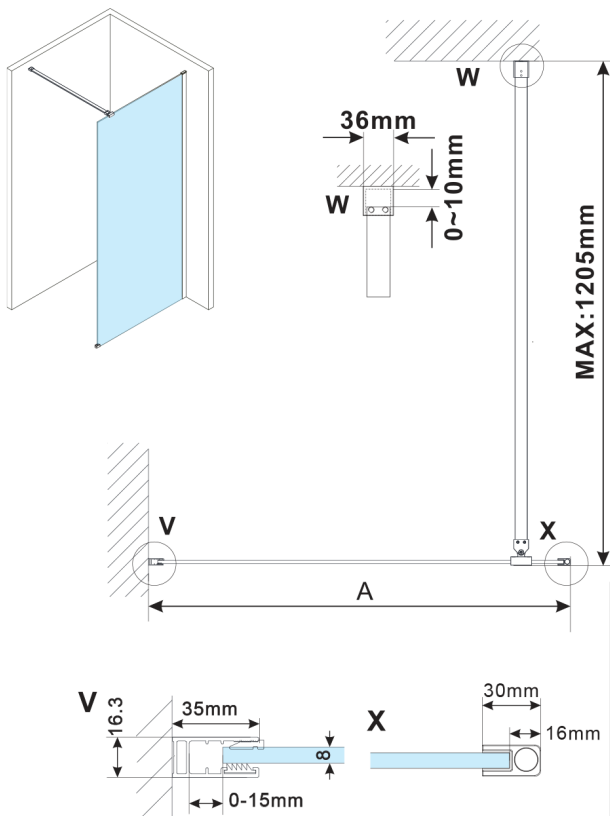

ESCA WHITE MATT One-piece shower glass panel, wall-mount, Glass Marron, 1400 mm

Order code: ES1514-03

Size

Height: 2100 mm
Depth: 1400 mm

Properties

Warranty: 2 years

Technical sheet

MODEL	A,mm
ES1070,ES1170,ES1270,ES1370,ES1570	690~705
ES1080,ES1180,ES1280,ES1380,ES1580	790~805
ES1090,ES1190,ES1290,ES1390,ES1590	890~905
ES1010,ES1110,ES1210,ES1310,ES1510	990~1005
ES1011,ES1111,ES1211,ES1311,ES1511	1090~1105
ES1012,ES1112,ES1212,ES1312,ES1512	1190~1205
ES1013,ES1113,ES1213,ES1313,ES1513	1290~1305
ES1014,ES1114,ES1214,ES1314,ES1514	1390~1405
ES1015,ES1115,ES1215,ES1315,ES1515	1490~1505