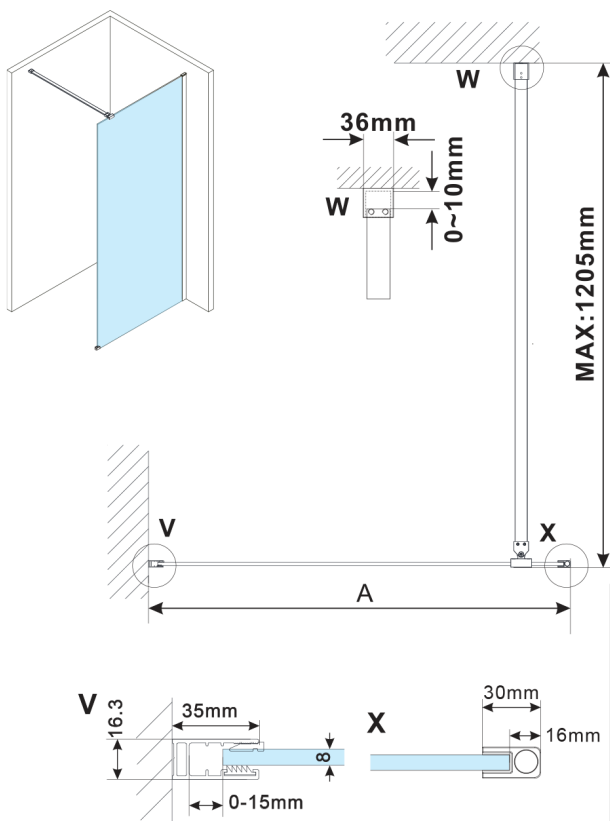

ESCA WHITE MATT One-piece shower glass panel, wall-mount, Glass Marron, 1300 mm

Order code: ES1513-03

Size

Height: 2100 mm
Depth: 1300 mm

Properties

Warranty: 2 years

Technical sheet

MODEL	A,mm
ES1070, ES1170, ES1270, ES1370, ES1570	690~705
ES1080, ES1180, ES1280, ES1380, ES1580	790~805
ES1090, ES1190, ES1290, ES1390, ES1590	890~905
ES1010, ES1110, ES1210, ES1310, ES1510	990~1005
ES1011, ES1111, ES1211, ES1311, ES1511	1090~1105
ES1012, ES1112, ES1212, ES1312, ES1512	1190~1205
ES1013, ES1113, ES1213, ES1313, ES1513	1290~1305
ES1014, ES1114, ES1214, ES1314, ES1514	1390~1405
ES1015, ES1115, ES1215, ES1315, ES1515	1490~1505