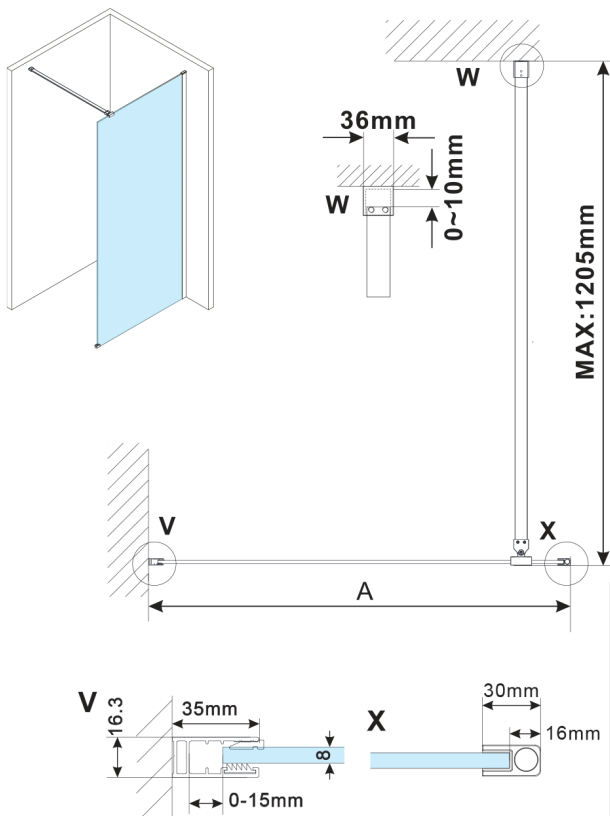

ESCA WHITE MATT One-piece shower glass panel, wall-mount, Glass Marron, 1000 mm

Order code: ES1510-03

Size

Height: 2100 mm
Depth: 1000 mm

Properties

Warranty: 2 years

Technical sheet

MODEL	A,mm
ES1070,ES1170,ES1270,ES1370,ES1570	690~705
ES1080,ES1180,ES1280,ES1380,ES1580	790~805
ES1090,ES1190,ES1290,ES1390,ES1590	890~905
ES1010,ES1110,ES1210,ES1310,ES1510	990~1005
ES1011,ES1111,ES1211,ES1311,ES1511	1090~1105
ES1012,ES1112,ES1212,ES1312,ES1512	1190~1205
ES1013,ES1113,ES1213,ES1313,ES1513	1290~1305
ES1014,ES1114,ES1214,ES1314,ES1514	1390~1405
ES1015,ES1115,ES1215,ES1315,ES1515	1490~1505

MODEL	A,mm
ES1070, ES1170, ES1270, ES1370, ES1570	690-705
ES1080, ES1180, ES1280, ES1380, ES1580	790-805
ES1090, ES1190, ES1290, ES1390, ES1590	890-905
ES1010, ES1110, ES1210, ES1310, ES1510	990-1005
ES1011, ES1111, ES1211, ES1311, ES1511	1090-1105
ES1012, ES1112, ES1212, ES1312, ES1512	1190-1205