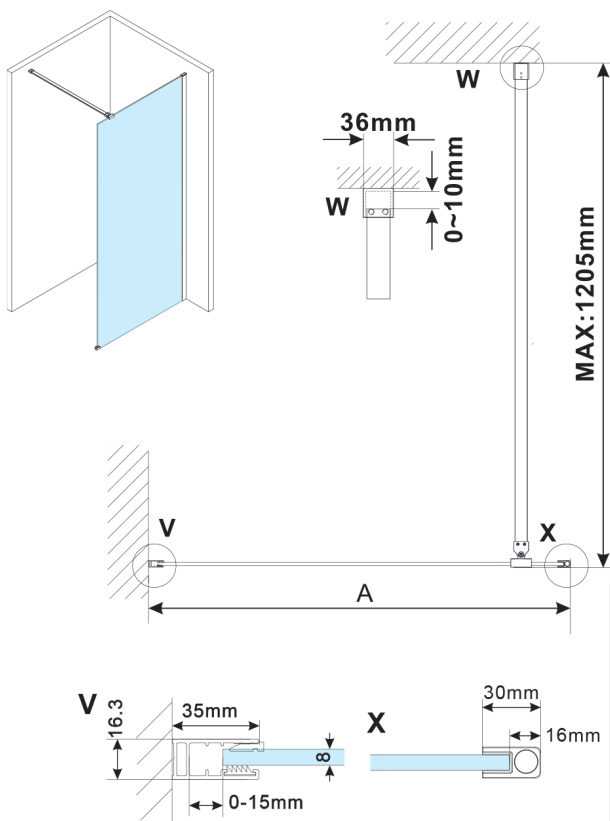

# ESCA WHITE MATT One-piece shower glass panel, wall-mount, Glass Flute, 900 mm

Order code: ES1390-03

**Size**

Height: 2100 mm

Depth: 900 mm

**Properties**

Warranty: 2 years

## Technical sheet

MODEL	A,mm
ES1070, ES1170, ES1270, ES1370, ES1570	690~705
ES1080, ES1180, ES1280, ES1380, ES1580	790~805
ES1090, ES1190, ES1290, ES1390, ES1590	890~905
ES1010, ES1110, ES1210, ES1310, ES1510	990~1005
ES1011, ES1111, ES1211, ES1311, ES1511	1090~1105
ES1012, ES1112, ES1212, ES1312, ES1512	1190~1205
ES1013, ES1113, ES1213, ES1313, ES1513	1290~1305
ES1014, ES1114, ES1214, ES1314, ES1514	1390~1405
ES1015, ES1115, ES1215, ES1315, ES1515	1490~1505

MODEL	A,mm
ES1070, ES1170, ES1270, ES1370, ES1570	690-705
ES1080, ES1180, ES1280, ES1380, ES1580	790-805
ES1090, ES1190, ES1290, ES1390, ES1590	890-905
ES1010, ES1110, ES1210, ES1310, ES1510	990-1005
ES1011, ES1111, ES1211, ES1311, ES1511	1090-1105
ES1012, ES1112, ES1212, ES1312, ES1512	1190-1205