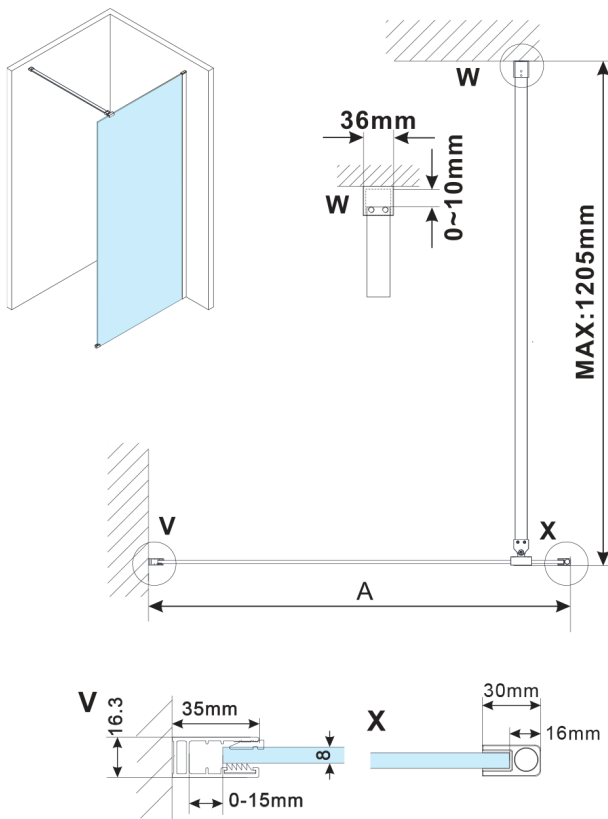

ESCA WHITE MATT One-piece shower glass panel, wall-mount, Glass Flute, 1500 mm

Order code: ES1315-03

Size

Height: 2100 mm
Depth: 1500 mm

Properties

Warranty: 2 years

Technical sheet

MODEL	A,mm
ES1070, ES1170, ES1270, ES1370, ES1570	690~705
ES1080, ES1180, ES1280, ES1380, ES1580	790~805
ES1090, ES1190, ES1290, ES1390, ES1590	890~905
ES1010, ES1110, ES1210, ES1310, ES1510	990~1005
ES1011, ES1111, ES1211, ES1311, ES1511	1090~1105
ES1012, ES1112, ES1212, ES1312, ES1512	1190~1205
ES1013, ES1113, ES1213, ES1313, ES1513	1290~1305
ES1014, ES1114, ES1214, ES1314, ES1514	1390~1405
ES1015, ES1115, ES1215, ES1315, ES1515	1490~1505