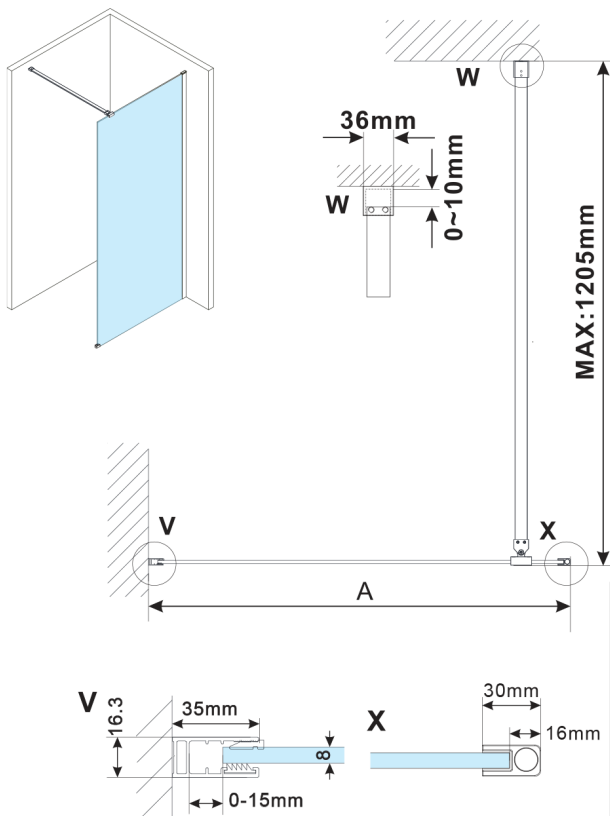

ESCA WHITE MATT One-piece shower glass panel, wall-mount, Glass Flute, 1300 mm

Order code: ES1313-03

Size

Height: 2100 mm
Depth: 1300 mm

Properties

Warranty: 2 years

Technical sheet

MODEL	A,mm
ES1070,ES1170,ES1270,ES1370,ES1570	690~705
ES1080,ES1180,ES1280,ES1380,ES1580	790~805
ES1090,ES1190,ES1290,ES1390,ES1590	890~905
ES1010,ES1110,ES1210,ES1310,ES1510	990~1005
ES1011,ES1111,ES1211,ES1311,ES1511	1090~1105
ES1012,ES1112,ES1212,ES1312,ES1512	1190~1205
ES1013,ES1113,ES1213,ES1313,ES1513	1290~1305
ES1014,ES1114,ES1214,ES1314,ES1514	1390~1405
ES1015,ES1115,ES1215,ES1315,ES1515	1490~1505