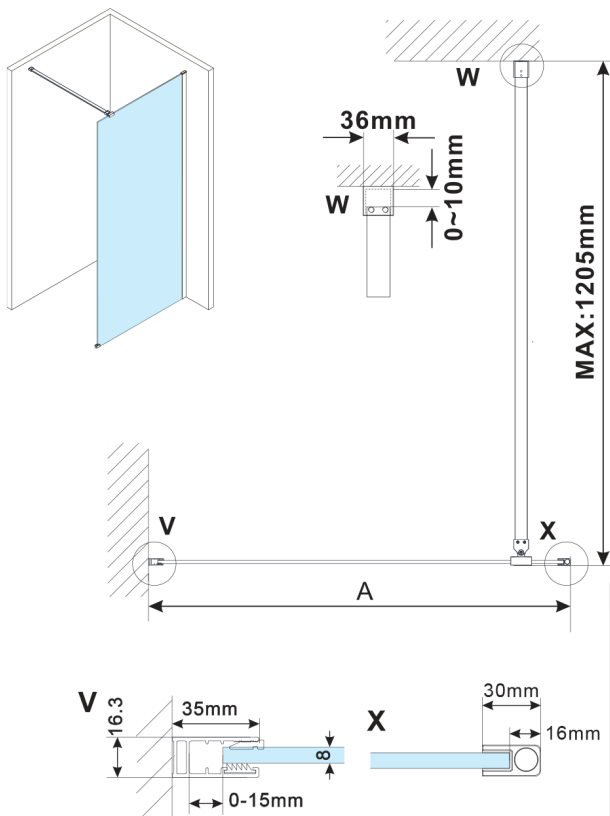

ESCA WHITE MATT One-piece shower glass panel, wall-mount, Glass Flute, 1200 mm

Order code: ES1312-03

Size

Height: 2100 mm
Depth: 1200 mm

Properties

Warranty: 2 years

Technical sheet

MODEL	A,mm
ES1070,ES1170,ES1270,ES1370,ES1570	690~705
ES1080,ES1180,ES1280,ES1380,ES1580	790~805
ES1090,ES1190,ES1290,ES1390,ES1590	890~905
ES1010,ES1110,ES1210,ES1310,ES1510	990~1005
ES1011,ES1111,ES1211,ES1311,ES1511	1090~1105
ES1012,ES1112,ES1212,ES1312,ES1512	1190~1205
ES1013,ES1113,ES1213,ES1313,ES1513	1290~1305
ES1014,ES1114,ES1214,ES1314,ES1514	1390~1405
ES1015,ES1115,ES1215,ES1315,ES1515	1490~1505

MODEL	A,mm
ES1070, ES1170, ES1270, ES1370, ES1570	690-705
ES1080, ES1180, ES1280, ES1380, ES1580	790-805
ES1090, ES1190, ES1290, ES1390, ES1590	890-905
ES1010, ES1110, ES1210, ES1310, ES1510	990-1005
ES1011, ES1111, ES1211, ES1311, ES1511	1090-1105
ES1012, ES1112, ES1212, ES1312, ES1512	1190-1205