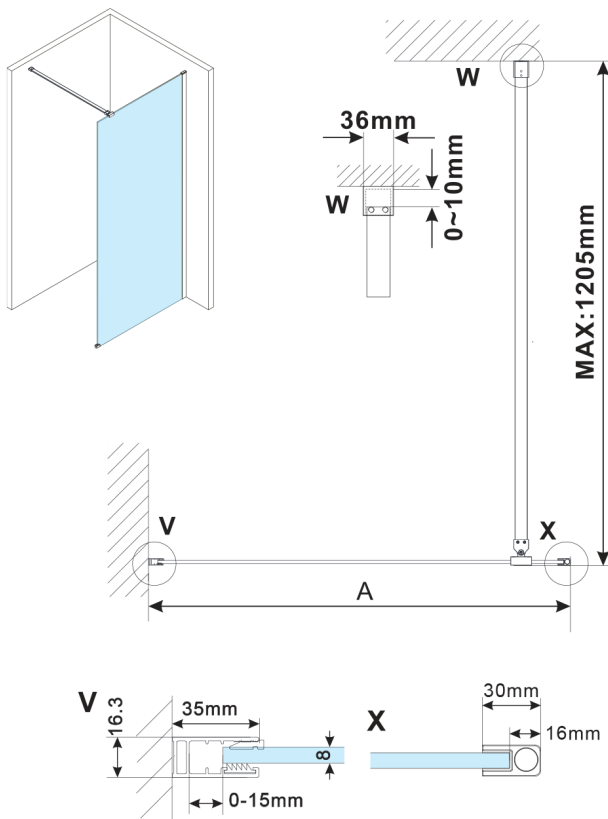

# ESCA WHITE MATT One-piece shower glass panel, wall-mount, Glass Flute, 1000 mm

Order code: ES1310-03

## Size

Height: 2100 mm  
Depth: 1000 mm

## Technical sheet

MODEL	A,mm
ES1070, ES1170, ES1270, ES1370, ES1570	690~705
ES1080, ES1180, ES1280, ES1380, ES1580	790~805
ES1090, ES1190, ES1290, ES1390, ES1590	890~905
ES1010, ES1110, ES1210, ES1310, ES1510	990~1005
ES1011, ES1111, ES1211, ES1311, ES1511	1090~1105
ES1012, ES1112, ES1212, ES1312, ES1512	1190~1205
ES1013, ES1113, ES1213, ES1313, ES1513	1290~1305
ES1014, ES1114, ES1214, ES1314, ES1514	1390~1405
ES1015, ES1115, ES1215, ES1315, ES1515	1490~1505

MODEL	A,mm
ES1070, ES1170, ES1270, ES1370, ES1570	690-705
ES1080, ES1180, ES1280, ES1380, ES1580	790-805
ES1090, ES1190, ES1290, ES1390, ES1590	890-905
ES1010, ES1110, ES1210, ES1310, ES1510	990-1005
ES1011, ES1111, ES1211, ES1311, ES1511	1090-1105
ES1012, ES1112, ES1212, ES1312, ES1512	1190-1205