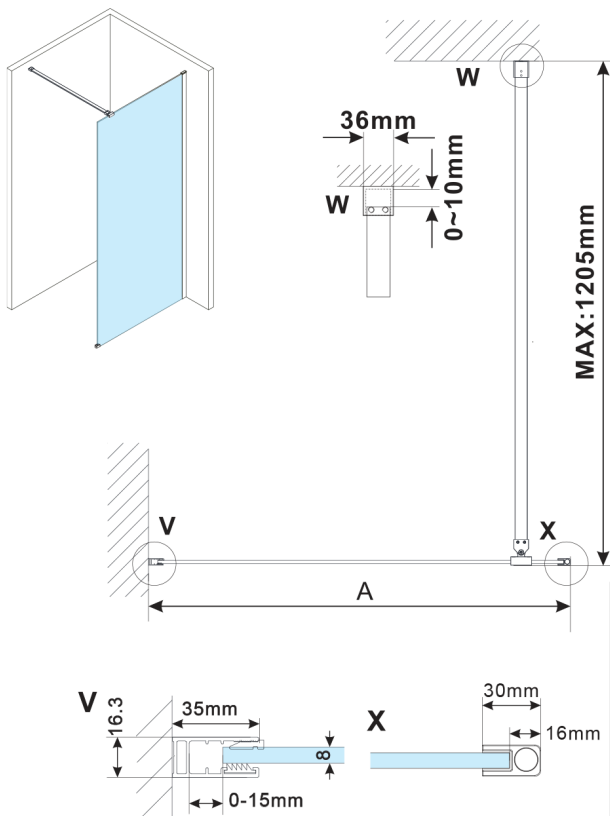

# ESCA WHITE MATT One-piece shower glass panel, wall-mount, smoked glass, 800 mm

Order code: ES1280-03

### Size

Height: 2100 mm  
Depth: 800 mm

## Technical sheet

MODEL	A,mm
ES1070,ES1170,ES1270,ES1370,ES1570	690~705
ES1080,ES1180,ES1280,ES1380,ES1580	790~805
ES1090,ES1190,ES1290,ES1390,ES1590	890~905
ES1010,ES1110,ES1210,ES1310,ES1510	990~1005
ES1011,ES1111,ES1211,ES1311,ES1511	1090~1105
ES1012,ES1112,ES1212,ES1312,ES1512	1190~1205
ES1013,ES1113,ES1213,ES1313,ES1513	1290~1305
ES1014,ES1114,ES1214,ES1314,ES1514	1390~1405
ES1015,ES1115,ES1215,ES1315,ES1515	1490~1505

MODEL	A,mm
ES1070, ES1170, ES1270, ES1370, ES1570	690-705
ES1080, ES1180, ES1280, ES1380, ES1580	790-805
ES1090, ES1190, ES1290, ES1390, ES1590	890-905
ES1010, ES1110, ES1210, ES1310, ES1510	990-1005
ES1011, ES1111, ES1211, ES1311, ES1511	1090-1105
ES1012, ES1112, ES1212, ES1312, ES1512	1190-1205