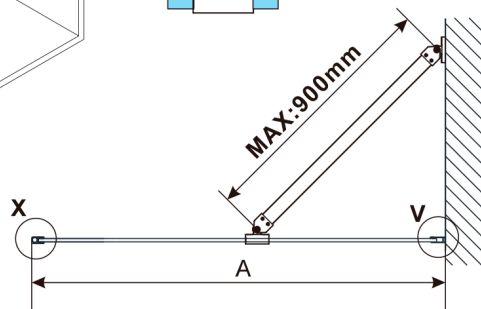

# ESCA WHITE MATT One-piece shower glass panel, wall-mount, smoked glass, 700 mm

Order code: ES1270-03

### Size

Height: 2100 mm  
Depth: 700 mm

## Technical sheet

MODEL	A,mm
ES1070, ES1170, ES1270, ES1370, ES1570	690~705
ES1080, ES1180, ES1280, ES1380, ES1580	790~805
ES1090, ES1190, ES1290, ES1390, ES1590	890~905
ES1010, ES1110, ES1210, ES1310, ES1510	990~1005
ES1011, ES1111, ES1211, ES1311, ES1511	1090~1105
ES1012, ES1112, ES1212, ES1312, ES1512	1190~1205
ES1013, ES1113, ES1213, ES1313, ES1513	1290~1305
ES1014, ES1114, ES1214, ES1314, ES1514	1390~1405
ES1015, ES1115, ES1215, ES1315, ES1515	1490~1505

MODEL	A,mm
ES1070,ES1170,ES1270,ES1370,ES1570	690-705
ES1080,ES1180,ES1280,ES1380,ES1580	790-805
ES1090,ES1190,ES1290,ES1390,ES1590	890-905
ES1010,ES1110,ES1210,ES1310,ES1510	990-1005
ES1011,ES1111,ES1211,ES1311,ES1511	1090-1105
ES1012,ES1112,ES1212,ES1312,ES1512	1190-1205