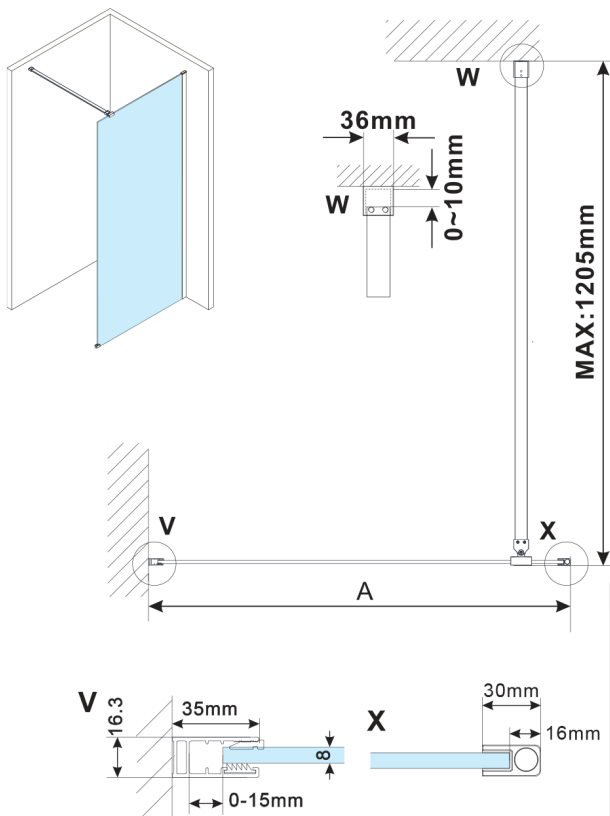

# ESCA WHITE MATT One-piece shower glass panel, wall-mount, smoked glass, 700 mm

Order code: ES1270-03

### Size

Height: 2100 mm  
Depth: 700 mm

## Technical sheet

MODEL	A,mm
ES1070, ES1170, ES1270, ES1370, ES1570	690~705
ES1080, ES1180, ES1280, ES1380, ES1580	790~805
ES1090, ES1190, ES1290, ES1390, ES1590	890~905
ES1010, ES1110, ES1210, ES1310, ES1510	990~1005
ES1011, ES1111, ES1211, ES1311, ES1511	1090~1105
ES1012, ES1112, ES1212, ES1312, ES1512	1190~1205
ES1013, ES1113, ES1213, ES1313, ES1513	1290~1305
ES1014, ES1114, ES1214, ES1314, ES1514	1390~1405
ES1015, ES1115, ES1215, ES1315, ES1515	1490~1505

MODEL	A,mm
ES1070,ES1170,ES1270,ES1370,ES1570	690-705
ES1080,ES1180,ES1280,ES1380,ES1580	790-805
ES1090,ES1190,ES1290,ES1390,ES1590	890-905
ES1010,ES1110,ES1210,ES1310,ES1510	990-1005
ES1011,ES1111,ES1211,ES1311,ES1511	1090-1105
ES1012,ES1112,ES1212,ES1312,ES1512	1190-1205