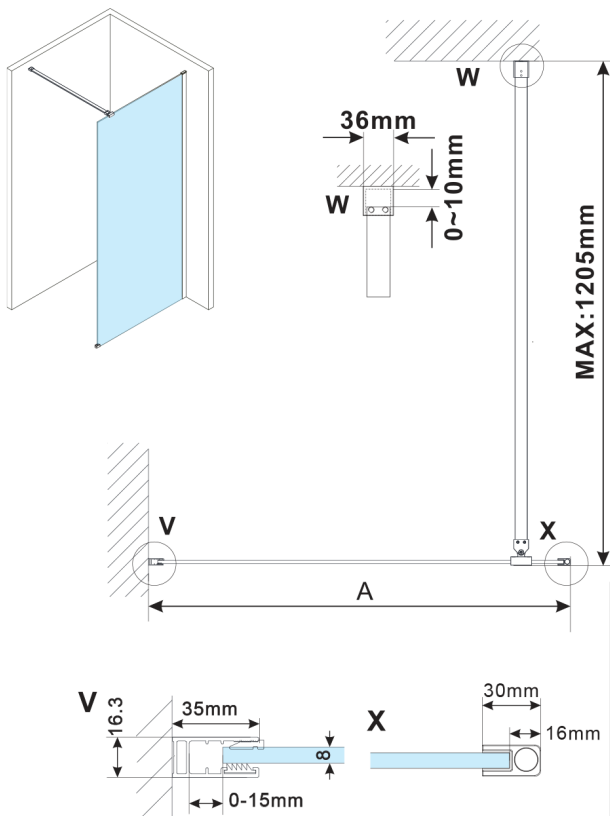

ESCA WHITE MATT One-piece shower glass panel, wall-mount, smoked glass, 1500 mm

Order code: ES1215-03

Size

Height: 2100 mm
Depth: 1500 mm

Properties

Warranty: 2 years

Technical sheet

MODEL	A,mm
ES1070, ES1170, ES1270, ES1370, ES1570	690~705
ES1080, ES1180, ES1280, ES1380, ES1580	790~805
ES1090, ES1190, ES1290, ES1390, ES1590	890~905
ES1010, ES1110, ES1210, ES1310, ES1510	990~1005
ES1011, ES1111, ES1211, ES1311, ES1511	1090~1105
ES1012, ES1112, ES1212, ES1312, ES1512	1190~1205
ES1013, ES1113, ES1213, ES1313, ES1513	1290~1305
ES1014, ES1114, ES1214, ES1314, ES1514	1390~1405
ES1015, ES1115, ES1215, ES1315, ES1515	1490~1505