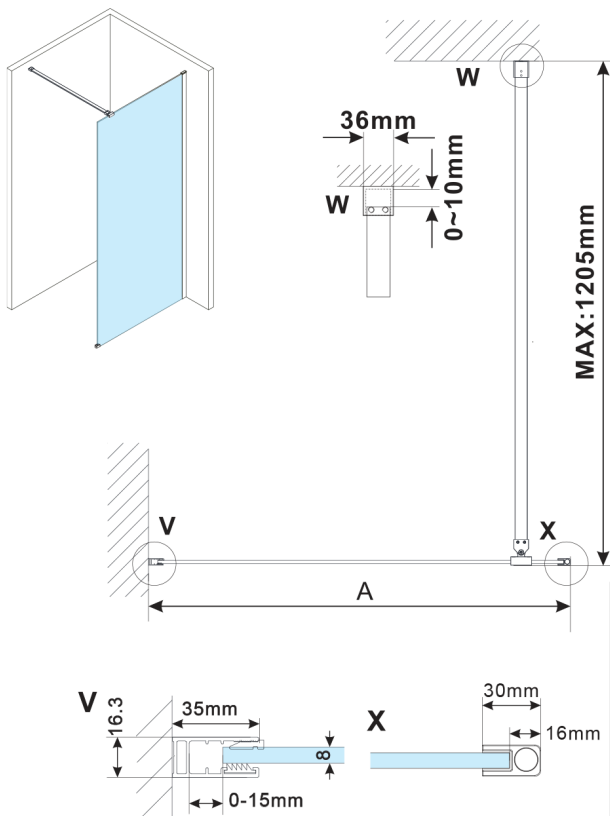

ESCA WHITE MATT One-piece shower glass panel, wall-mount, smoked glass, 1400 mm

Order code: ES1214-03

Size

Height: 2100 mm
Depth: 1400 mm

Properties

Warranty: 2 years

Technical sheet

MODEL	A,mm
ES1070, ES1170, ES1270, ES1370, ES1570	690~705
ES1080, ES1180, ES1280, ES1380, ES1580	790~805
ES1090, ES1190, ES1290, ES1390, ES1590	890~905
ES1010, ES1110, ES1210, ES1310, ES1510	990~1005
ES1011, ES1111, ES1211, ES1311, ES1511	1090~1105
ES1012, ES1112, ES1212, ES1312, ES1512	1190~1205
ES1013, ES1113, ES1213, ES1313, ES1513	1290~1305
ES1014, ES1114, ES1214, ES1314, ES1514	1390~1405
ES1015, ES1115, ES1215, ES1315, ES1515	1490~1505