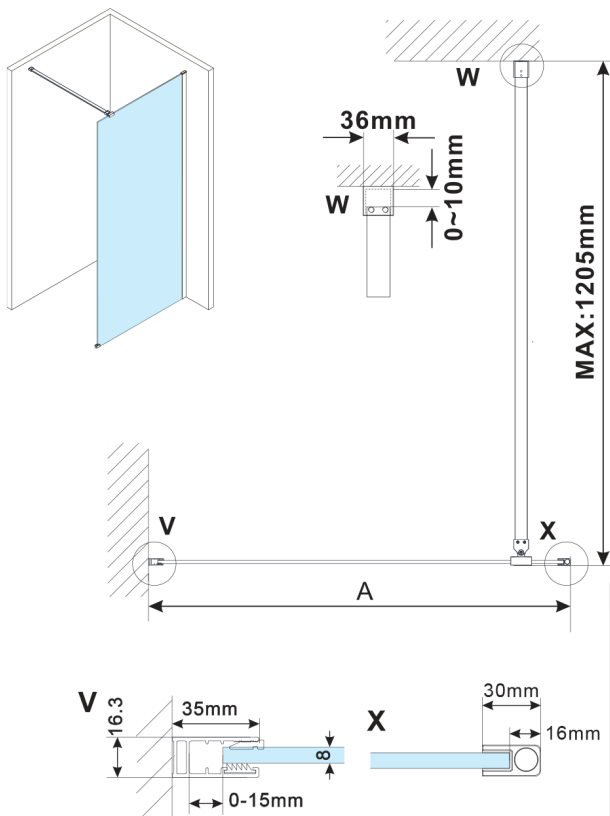

ESCA WHITE MATT One-piece shower glass panel, wall-mount, smoked glass, 1300 mm

Order code: ES1213-03

Size

Height: 2100 mm
Depth: 1300 mm

Properties

Warranty: 2 years

Technical sheet

MODEL	A,mm
ES1070, ES1170, ES1270, ES1370, ES1570	690~705
ES1080, ES1180, ES1280, ES1380, ES1580	790~805
ES1090, ES1190, ES1290, ES1390, ES1590	890~905
ES1010, ES1110, ES1210, ES1310, ES1510	990~1005
ES1011, ES1111, ES1211, ES1311, ES1511	1090~1105
ES1012, ES1112, ES1212, ES1312, ES1512	1190~1205
ES1013, ES1113, ES1213, ES1313, ES1513	1290~1305
ES1014, ES1114, ES1214, ES1314, ES1514	1390~1405
ES1015, ES1115, ES1215, ES1315, ES1515	1490~1505