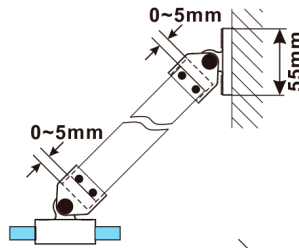

ESCA WHITE MATT One-piece shower glass panel, wall-mount, smoked glass, 1200 mm

Order code: ES1212-03

Size

Height: 2100 mm

Depth: 1200 mm

Properties

Warranty: 2 years

Technical sheet

MODEL	A,mm
ES1070, ES1170, ES1270, ES1370, ES1570	690~705
ES1080, ES1180, ES1280, ES1380, ES1580	790~805
ES1090, ES1190, ES1290, ES1390, ES1590	890~905
ES1010, ES1110, ES1210, ES1310, ES1510	990~1005
ES1011, ES1111, ES1211, ES1311, ES1511	1090~1105
ES1012, ES1112, ES1212, ES1312, ES1512	1190~1205
ES1013, ES1113, ES1213, ES1313, ES1513	1290~1305
ES1014, ES1114, ES1214, ES1314, ES1514	1390~1405
ES1015, ES1115, ES1215, ES1315, ES1515	1490~1505

MODEL	A,mm
ES1070,ES1170,ES1270,ES1370,ES1570	690-705
ES1080,ES1180,ES1280,ES1380,ES1580	790-805
ES1090,ES1190,ES1290,ES1390,ES1590	890-905
ES1010,ES1110,ES1210,ES1310,ES1510	990-1005
ES1011,ES1111,ES1211,ES1311,ES1511	1090-1105
ES1012,ES1112,ES1212,ES1312,ES1512	1190-1205