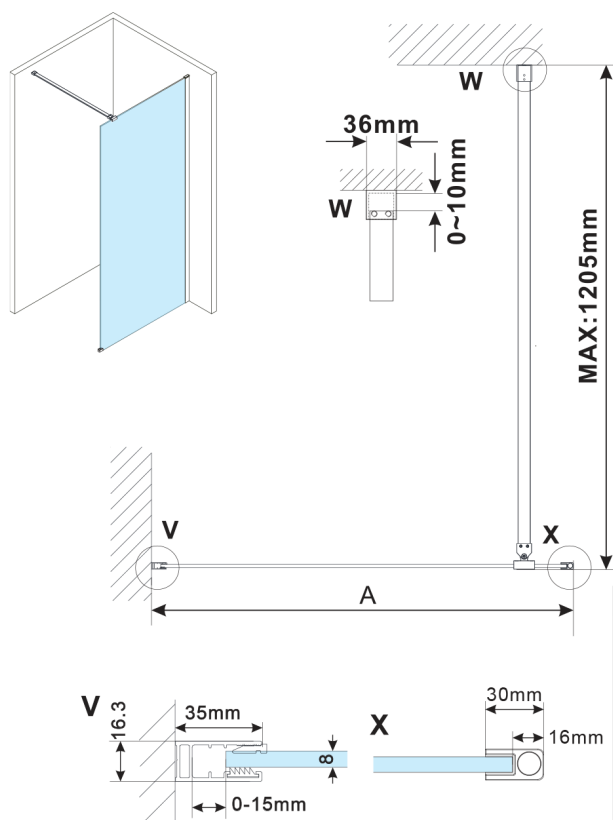

ESCA WHITE MATT One-piece shower glass panel, wall-mount, smoked glass, 1200 mm

Order code: ES1212-03

Size

Height: 2100 mm

Depth: 1200 mm

Properties

Warranty: 2 years

Technical sheet

MODEL	A,mm
ES1070, ES1170, ES1270, ES1370, ES1570	690~705
ES1080, ES1180, ES1280, ES1380, ES1580	790~805
ES1090, ES1190, ES1290, ES1390, ES1590	890~905
ES1010, ES1110, ES1210, ES1310, ES1510	990~1005
ES1011, ES1111, ES1211, ES1311, ES1511	1090~1105
ES1012, ES1112, ES1212, ES1312, ES1512	1190~1205
ES1013, ES1113, ES1213, ES1313, ES1513	1290~1305
ES1014, ES1114, ES1214, ES1314, ES1514	1390~1405
ES1015, ES1115, ES1215, ES1315, ES1515	1490~1505

MODEL	A,mm
ES1070,ES1170,ES1270,ES1370,ES1570	690-705
ES1080,ES1180,ES1280,ES1380,ES1580	790-805
ES1090,ES1190,ES1290,ES1390,ES1590	890-905
ES1010,ES1110,ES1210,ES1310,ES1510	990-1005
ES1011,ES1111,ES1211,ES1311,ES1511	1090-1105
ES1012,ES1112,ES1212,ES1312,ES1512	1190-1205