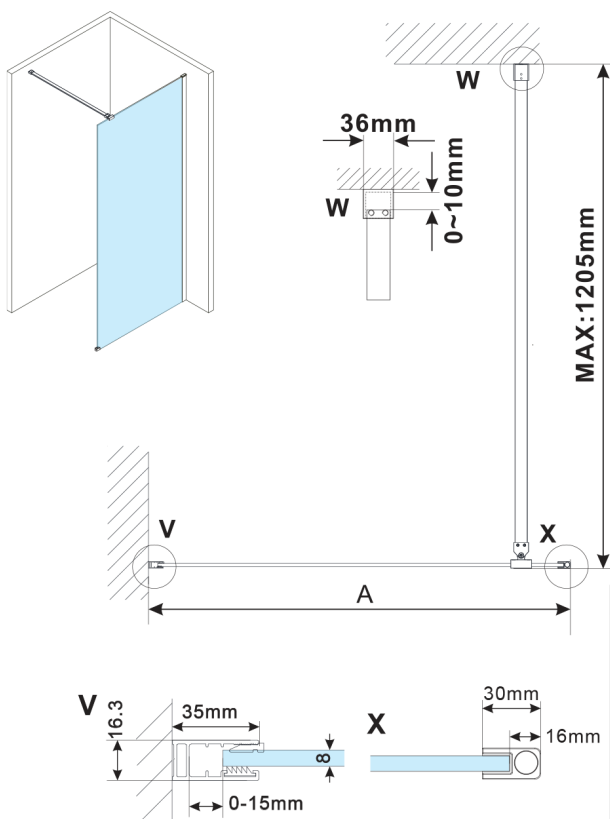

ESCA WHITE MATT One-piece shower glass panel, wall-mount, smoked glass, 1100 mm

Order code: ES1211-03

Size

Height: 2100 mm

Depth: 1100 mm

Properties

Warranty: 2 years

Technical sheet

MODEL	A,mm
ES1070,ES1170,ES1270,ES1370,ES1570	690~705
ES1080,ES1180,ES1280,ES1380,ES1580	790~805
ES1090,ES1190,ES1290,ES1390,ES1590	890~905
ES1010,ES1110,ES1210,ES1310,ES1510	990~1005
ES1011,ES1111,ES1211,ES1311,ES1511	1090~1105
ES1012,ES1112,ES1212,ES1312,ES1512	1190~1205
ES1013,ES1113,ES1213,ES1313,ES1513	1290~1305
ES1014,ES1114,ES1214,ES1314,ES1514	1390~1405
ES1015,ES1115,ES1215,ES1315,ES1515	1490~1505

MODEL	A,mm
ES1070, ES1170, ES1270, ES1370, ES1570	690-705
ES1080, ES1180, ES1280, ES1380, ES1580	790-805
ES1090, ES1190, ES1290, ES1390, ES1590	890-905
ES1010, ES1110, ES1210, ES1310, ES1510	990-1005
ES1011, ES1111, ES1211, ES1311, ES1511	1090-1105
ES1012, ES1112, ES1212, ES1312, ES1512	1190-1205