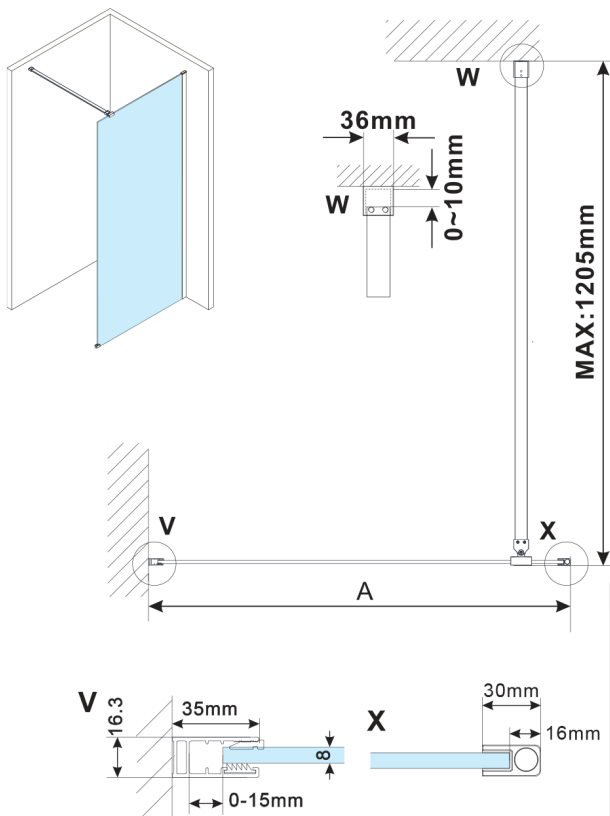

ESCA WHITE MATT One-piece shower glass panel, wall-mount, smoked glass, 1000 mm

Order code: ES1210-03

Size

Height: 2100 mm
Depth: 1000 mm

Properties

Warranty: 2 years

Technical sheet

MODEL	A,mm
ES1070,ES1170,ES1270,ES1370,ES1570	690~705
ES1080,ES1180,ES1280,ES1380,ES1580	790~805
ES1090,ES1190,ES1290,ES1390,ES1590	890~905
ES1010,ES1110,ES1210,ES1310,ES1510	990~1005
ES1011,ES1111,ES1211,ES1311,ES1511	1090~1105
ES1012,ES1112,ES1212,ES1312,ES1512	1190~1205
ES1013,ES1113,ES1213,ES1313,ES1513	1290~1305
ES1014,ES1114,ES1214,ES1314,ES1514	1390~1405
ES1015,ES1115,ES1215,ES1315,ES1515	1490~1505

MODEL	A,mm
ES1070, ES1170, ES1270, ES1370, ES1570	690-705
ES1080, ES1180, ES1280, ES1380, ES1580	790-805
ES1090, ES1190, ES1290, ES1390, ES1590	890-905
ES1010, ES1110, ES1210, ES1310, ES1510	990-1005
ES1011, ES1111, ES1211, ES1311, ES1511	1090-1105
ES1012, ES1112, ES1212, ES1312, ES1512	1190-1205