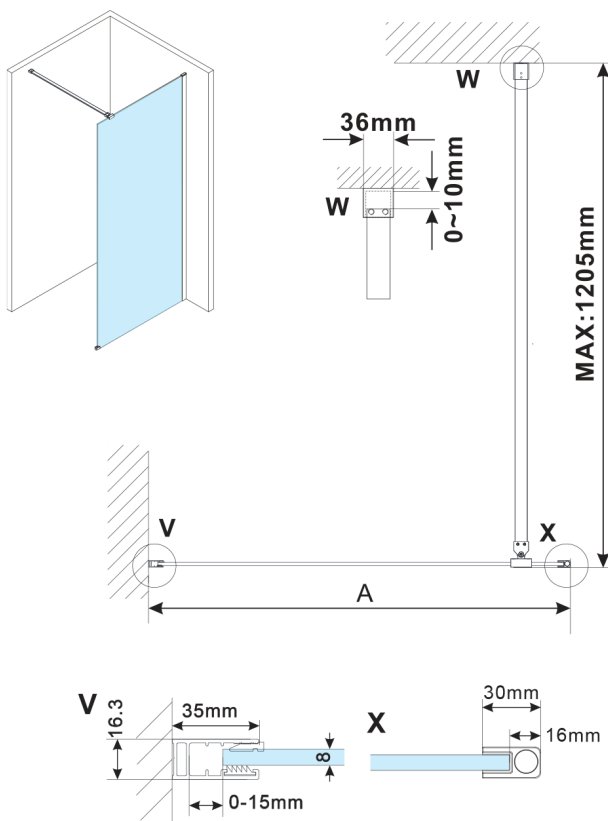

ESCA CHROME One-piece shower glass panel, wall-mount, glass Marron, 800 mm

Order code: ES1580-01

Size

Height: 2100 mm

Depth: 800 mm

Properties

Warranty: 2 years

Technical sheet

MODEL	A,mm
ES1070, ES1170, ES1270, ES1370, ES1570	690~705
ES1080, ES1180, ES1280, ES1380, ES1580	790~805
ES1090, ES1190, ES1290, ES1390, ES1590	890~905
ES1010, ES1110, ES1210, ES1310, ES1510	990~1005
ES1011, ES1111, ES1211, ES1311, ES1511	1090~1105
ES1012, ES1112, ES1212, ES1312, ES1512	1190~1205
ES1013, ES1113, ES1213, ES1313, ES1513	1290~1305
ES1014, ES1114, ES1214, ES1314, ES1514	1390~1405
ES1015, ES1115, ES1215, ES1315, ES1515	1490~1505

MODEL	A,mm
ES1070, ES1170, ES1270, ES1370, ES1570	690-705
ES1080, ES1180, ES1280, ES1380, ES1580	790-805
ES1090, ES1190, ES1290, ES1390, ES1590	890-905
ES1010, ES1110, ES1210, ES1310, ES1510	990-1005
ES1011, ES1111, ES1211, ES1311, ES1511	1090-1105
ES1012, ES1112, ES1212, ES1312, ES1512	1190-1205