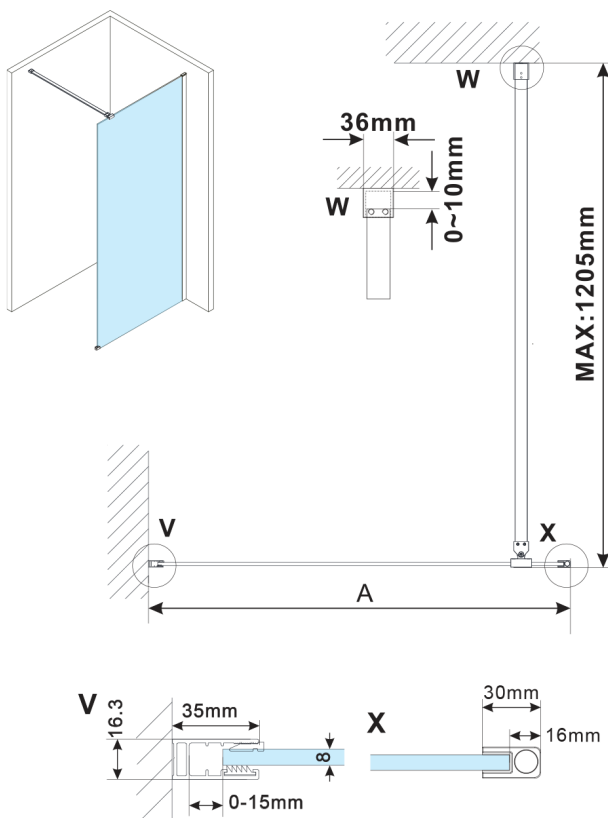

ESCA CHROME One-piece shower glass panel, wall-mount, glass Marron, 1400 mm

Order code: ES1514-01

Size

Height: 2100 mm

Depth: 1400 mm

Properties

Warranty: 2 years

Technical sheet

MODEL	A,mm
ES1070, ES1170, ES1270, ES1370, ES1570	690~705
ES1080, ES1180, ES1280, ES1380, ES1580	790~805
ES1090, ES1190, ES1290, ES1390, ES1590	890~905
ES1010, ES1110, ES1210, ES1310, ES1510	990~1005
ES1011, ES1111, ES1211, ES1311, ES1511	1090~1105
ES1012, ES1112, ES1212, ES1312, ES1512	1190~1205
ES1013, ES1113, ES1213, ES1313, ES1513	1290~1305
ES1014, ES1114, ES1214, ES1314, ES1514	1390~1405
ES1015, ES1115, ES1215, ES1315, ES1515	1490~1505