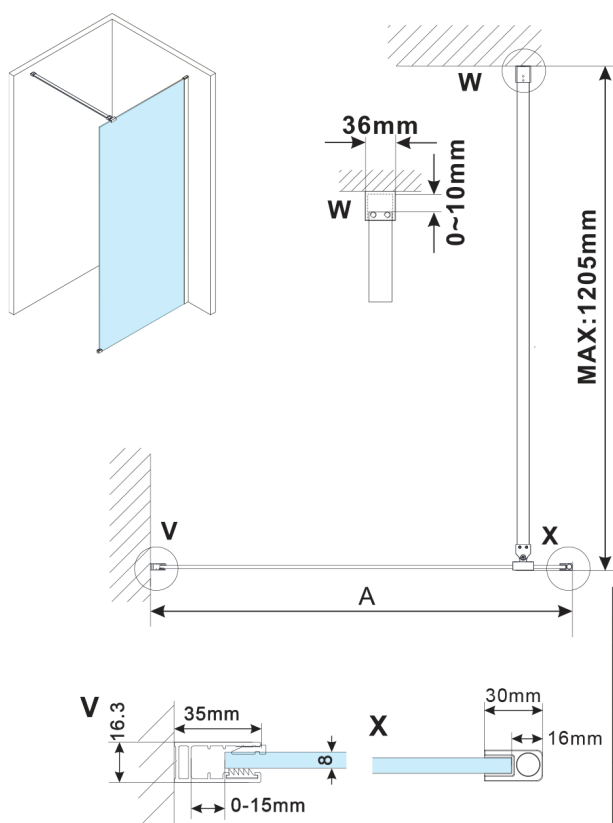

ESCA CHROME One-piece shower glass panel, wall-mount, glass Marron, 1300 mm

Order code: ES1513-01

Size

Height: 2100 mm

Depth: 1300 mm

Properties

Warranty: 2 years

Technical sheet

MODEL	A,mm
ES1070,ES1170,ES1270,ES1370,ES1570	690~705
ES1080,ES1180,ES1280,ES1380,ES1580	790~805
ES1090,ES1190,ES1290,ES1390,ES1590	890~905
ES1010,ES1110,ES1210,ES1310,ES1510	990~1005
ES1011,ES1111,ES1211,ES1311,ES1511	1090~1105
ES1012,ES1112,ES1212,ES1312,ES1512	1190~1205
ES1013,ES1113,ES1213,ES1313,ES1513	1290~1305
ES1014,ES1114,ES1214,ES1314,ES1514	1390~1405
ES1015,ES1115,ES1215,ES1315,ES1515	1490~1505