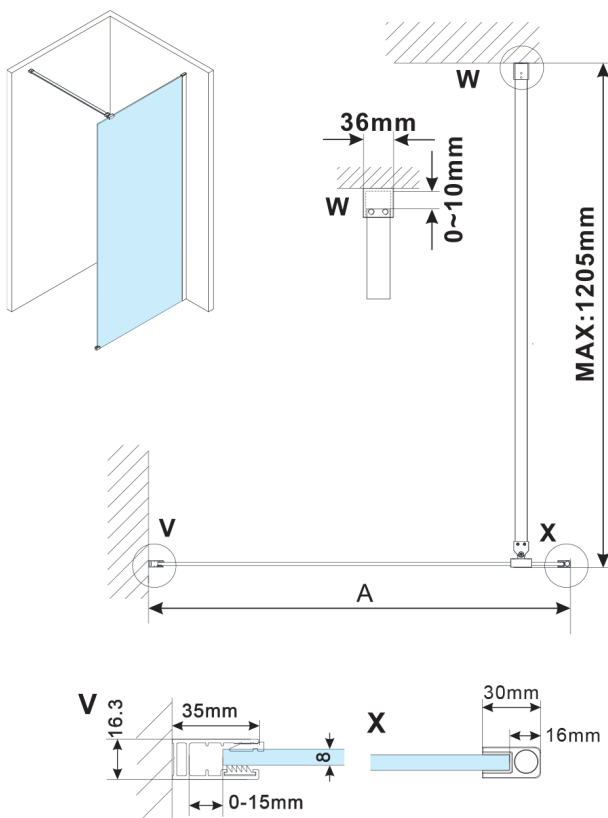

## ESCA CHROME One-piece shower glass panel, wall-mount, glass Marron, 1200 mm

Order code: ES1512-01

### Size

Height: 2100 mm

Depth: 1200 mm

## Technical sheet

MODEL	A,mm
ES1070, ES1170, ES1270, ES1370, ES1570	690~705
ES1080, ES1180, ES1280, ES1380, ES1580	790~805
ES1090, ES1190, ES1290, ES1390, ES1590	890~905
ES1010, ES1110, ES1210, ES1310, ES1510	990~1005
ES1011, ES1111, ES1211, ES1311, ES1511	1090~1105
ES1012, ES1112, ES1212, ES1312, ES1512	1190~1205
ES1013, ES1113, ES1213, ES1313, ES1513	1290~1305
ES1014, ES1114, ES1214, ES1314, ES1514	1390~1405
ES1015, ES1115, ES1215, ES1315, ES1515	1490~1505

MODEL	A,mm
ES1070, ES1170, ES1270, ES1370, ES1570	690-705
ES1080, ES1180, ES1280, ES1380, ES1580	790-805
ES1090, ES1190, ES1290, ES1390, ES1590	890-905
ES1010, ES1110, ES1210, ES1310, ES1510	990-1005
ES1011, ES1111, ES1211, ES1311, ES1511	1090-1105
ES1012, ES1112, ES1212, ES1312, ES1512	1190-1205