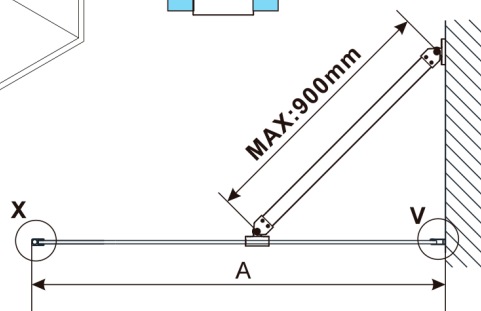

ESCA CHROME One-piece shower glass panel, wall-mount, glass Marron, 1100 mm

Order code: ES1511-01

Size

Height: 2100 mm

Depth: 1100 mm

Properties

Warranty: 2 years

Technical sheet

MODEL	A,mm
ES1070, ES1170, ES1270, ES1370, ES1570	690~705
ES1080, ES1180, ES1280, ES1380, ES1580	790~805
ES1090, ES1190, ES1290, ES1390, ES1590	890~905
ES1010, ES1110, ES1210, ES1310, ES1510	990~1005
ES1011, ES1111, ES1211, ES1311, ES1511	1090~1105
ES1012, ES1112, ES1212, ES1312, ES1512	1190~1205
ES1013, ES1113, ES1213, ES1313, ES1513	1290~1305
ES1014, ES1114, ES1214, ES1314, ES1514	1390~1405
ES1015, ES1115, ES1215, ES1315, ES1515	1490~1505

MODEL	A,mm
ES1070, ES1170, ES1270, ES1370, ES1570	690-705
ES1080, ES1180, ES1280, ES1380, ES1580	790-805
ES1090, ES1190, ES1290, ES1390, ES1590	890-905
ES1010, ES1110, ES1210, ES1310, ES1510	990-1005
ES1011, ES1111, ES1211, ES1311, ES1511	1090-1105
ES1012, ES1112, ES1212, ES1312, ES1512	1190-1205