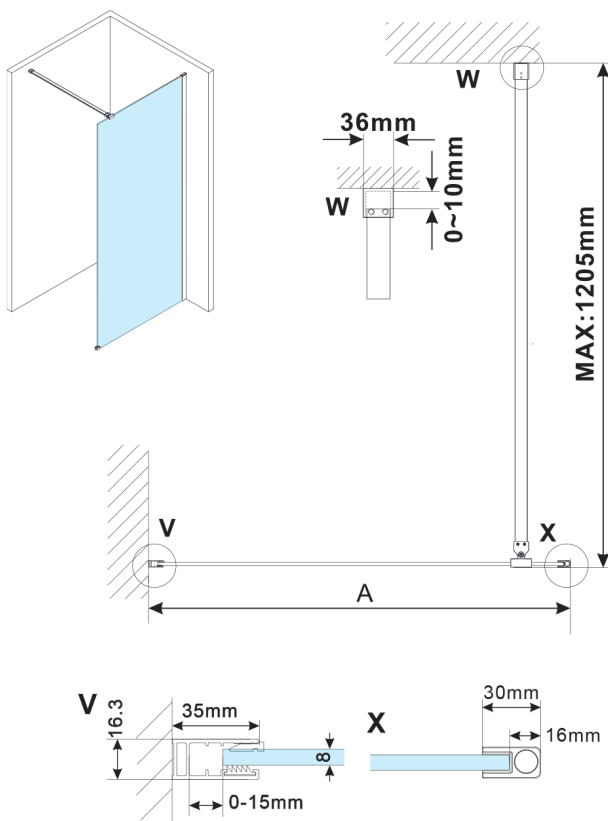

**ESCA CHROME One-piece shower glass panel, wall-mount, glass Marron, 1000 mm**

Order code: ES1510-01

**Size**

Height: 2100 mm

Depth: 1000 mm

**Properties**

Warranty: 2 years

**Technical sheet**

MODEL	A,mm
ES1070,ES1170,ES1270,ES1370,ES1570	690~705
ES1080,ES1180,ES1280,ES1380,ES1580	790~805
ES1090,ES1190,ES1290,ES1390,ES1590	890~905
ES1010,ES1110,ES1210,ES1310,ES1510	990~1005
ES1011,ES1111,ES1211,ES1311,ES1511	1090~1105
ES1012,ES1112,ES1212,ES1312,ES1512	1190~1205
ES1013,ES1113,ES1213,ES1313,ES1513	1290~1305
ES1014,ES1114,ES1214,ES1314,ES1514	1390~1405
ES1015,ES1115,ES1215,ES1315,ES1515	1490~1505

MODEL	A,mm
ES1070, ES1170, ES1270, ES1370, ES1570	690-705
ES1080, ES1180, ES1280, ES1380, ES1580	790-805
ES1090, ES1190, ES1290, ES1390, ES1590	890-905
ES1010, ES1110, ES1210, ES1310, ES1510	990-1005
ES1011, ES1111, ES1211, ES1311, ES1511	1090-1105
ES1012, ES1112, ES1212, ES1312, ES1512	1190-1205