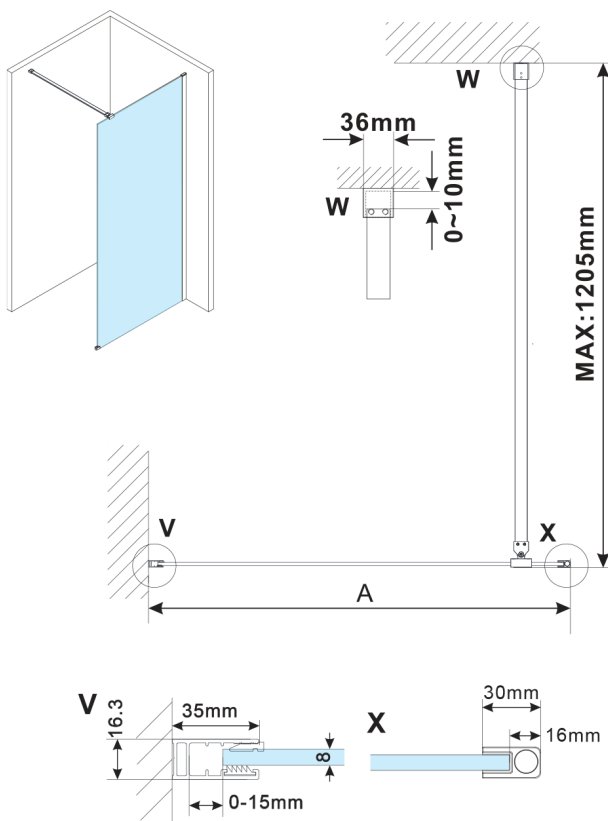

ESCA CHROME One-piece shower glass panel, wall-mount, glass Flute, 1400 mm

Order code: ES1314-01

Size

Height: 2100 mm

Depth: 1400 mm

Properties

Warranty: 2 years

Technical sheet

MODEL	A,mm
ES1070, ES1170, ES1270, ES1370, ES1570	690~705
ES1080, ES1180, ES1280, ES1380, ES1580	790~805
ES1090, ES1190, ES1290, ES1390, ES1590	890~905
ES1010, ES1110, ES1210, ES1310, ES1510	990~1005
ES1011, ES1111, ES1211, ES1311, ES1511	1090~1105
ES1012, ES1112, ES1212, ES1312, ES1512	1190~1205
ES1013, ES1113, ES1213, ES1313, ES1513	1290~1305
ES1014, ES1114, ES1214, ES1314, ES1514	1390~1405
ES1015, ES1115, ES1215, ES1315, ES1515	1490~1505