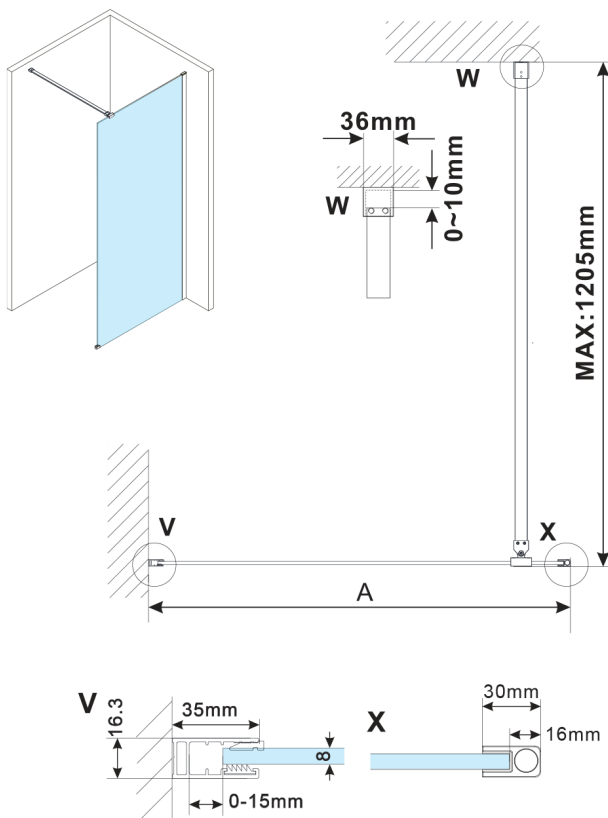

## ESCA CHROME One-piece shower glass panel, wall-mount, glass Flute, 1300 mm

Order code: ES1313-01

### Size

Height: 2100 mm

Depth: 1300 mm

## Technical sheet

MODEL	A,mm
ES1070,ES1170,ES1270,ES1370,ES1570	690~705
ES1080,ES1180,ES1280,ES1380,ES1580	790~805
ES1090,ES1190,ES1290,ES1390,ES1590	890~905
ES1010,ES1110,ES1210,ES1310,ES1510	990~1005
ES1011,ES1111,ES1211,ES1311,ES1511	1090~1105
ES1012,ES1112,ES1212,ES1312,ES1512	1190~1205
ES1013,ES1113,ES1213,ES1313,ES1513	1290~1305
ES1014,ES1114,ES1214,ES1314,ES1514	1390~1405
ES1015,ES1115,ES1215,ES1315,ES1515	1490~1505