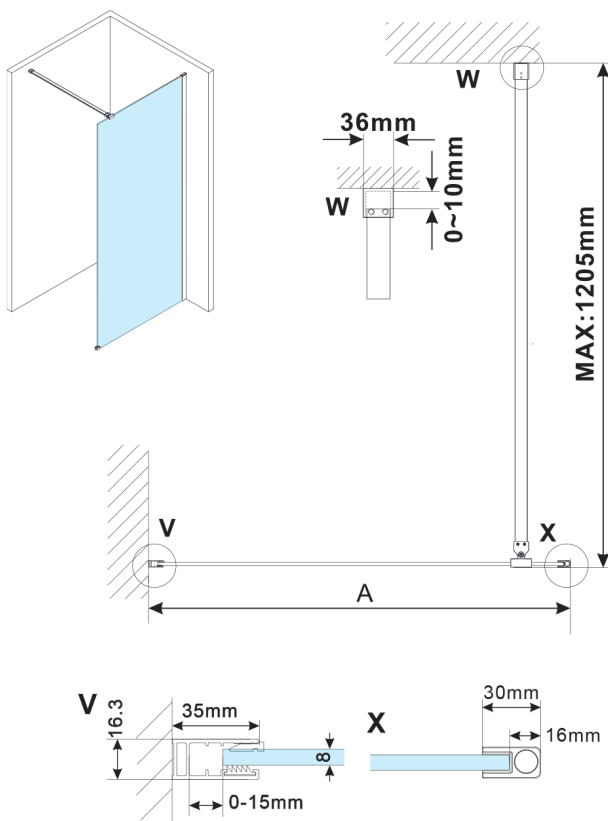

ESCA CHROME One-piece shower glass panel, wall-mount, glass Flute, 1000 mm

Order code: ES1310-01

Size

Height: 2100 mm

Depth: 1000 mm

Properties

Warranty: 2 years

Technical sheet

MODEL	A,mm
ES1070, ES1170, ES1270, ES1370, ES1570	690~705
ES1080, ES1180, ES1280, ES1380, ES1580	790~805
ES1090, ES1190, ES1290, ES1390, ES1590	890~905
ES1010, ES1110, ES1210, ES1310, ES1510	990~1005
ES1011, ES1111, ES1211, ES1311, ES1511	1090~1105
ES1012, ES1112, ES1212, ES1312, ES1512	1190~1205
ES1013, ES1113, ES1213, ES1313, ES1513	1290~1305
ES1014, ES1114, ES1214, ES1314, ES1514	1390~1405
ES1015, ES1115, ES1215, ES1315, ES1515	1490~1505

MODEL	A,mm
ES1070, ES1170, ES1270, ES1370, ES1570	690-705
ES1080, ES1180, ES1280, ES1380, ES1580	790-805
ES1090, ES1190, ES1290, ES1390, ES1590	890-905
ES1010, ES1110, ES1210, ES1310, ES1510	990-1005
ES1011, ES1111, ES1211, ES1311, ES1511	1090-1105
ES1012, ES1112, ES1212, ES1312, ES1512	1190-1205