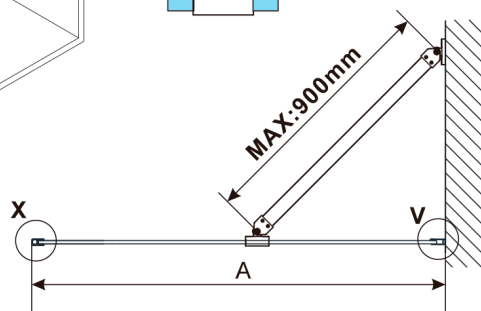

ESCA CHROME One-piece shower glass panel, wall-mount, glass Flute, 1000 mm

Order code: ES1310-01

Size

Height: 2100 mm

Depth: 1000 mm

Properties

Warranty: 2 years

Technical sheet

MODEL	A,mm
ES1070, ES1170, ES1270, ES1370, ES1570	690~705
ES1080, ES1180, ES1280, ES1380, ES1580	790~805
ES1090, ES1190, ES1290, ES1390, ES1590	890~905
ES1010, ES1110, ES1210, ES1310, ES1510	990~1005
ES1011, ES1111, ES1211, ES1311, ES1511	1090~1105
ES1012, ES1112, ES1212, ES1312, ES1512	1190~1205
ES1013, ES1113, ES1213, ES1313, ES1513	1290~1305
ES1014, ES1114, ES1214, ES1314, ES1514	1390~1405
ES1015, ES1115, ES1215, ES1315, ES1515	1490~1505

MODEL	A,mm
ES1070, ES1170, ES1270, ES1370, ES1570	690-705
ES1080, ES1180, ES1280, ES1380, ES1580	790-805
ES1090, ES1190, ES1290, ES1390, ES1590	890-905
ES1010, ES1110, ES1210, ES1310, ES1510	990-1005
ES1011, ES1111, ES1211, ES1311, ES1511	1090-1105
ES1012, ES1112, ES1212, ES1312, ES1512	1190-1205