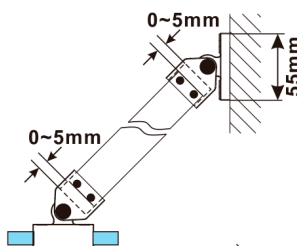

ESCA CHROME One-piece shower glass panel, wall-mount, glass Flute, 1000 mm

Order code: ES1310-01

Size

Height: 2100 mm

Depth: 1000 mm

Properties

Warranty: 2 years

Technical sheet

MODEL	A,mm
ES1070, ES1170, ES1270, ES1370, ES1570	690~705
ES1080, ES1180, ES1280, ES1380, ES1580	790~805
ES1090, ES1190, ES1290, ES1390, ES1590	890~905
ES1010, ES1110, ES1210, ES1310, ES1510	990~1005
ES1011, ES1111, ES1211, ES1311, ES1511	1090~1105
ES1012, ES1112, ES1212, ES1312, ES1512	1190~1205
ES1013, ES1113, ES1213, ES1313, ES1513	1290~1305
ES1014, ES1114, ES1214, ES1314, ES1514	1390~1405
ES1015, ES1115, ES1215, ES1315, ES1515	1490~1505

MODEL	A,mm
ES1070, ES1170, ES1270, ES1370, ES1570	690-705
ES1080, ES1180, ES1280, ES1380, ES1580	790-805
ES1090, ES1190, ES1290, ES1390, ES1590	890-905
ES1010, ES1110, ES1210, ES1310, ES1510	990-1005
ES1011, ES1111, ES1211, ES1311, ES1511	1090-1105
ES1012, ES1112, ES1212, ES1312, ES1512	1190-1205