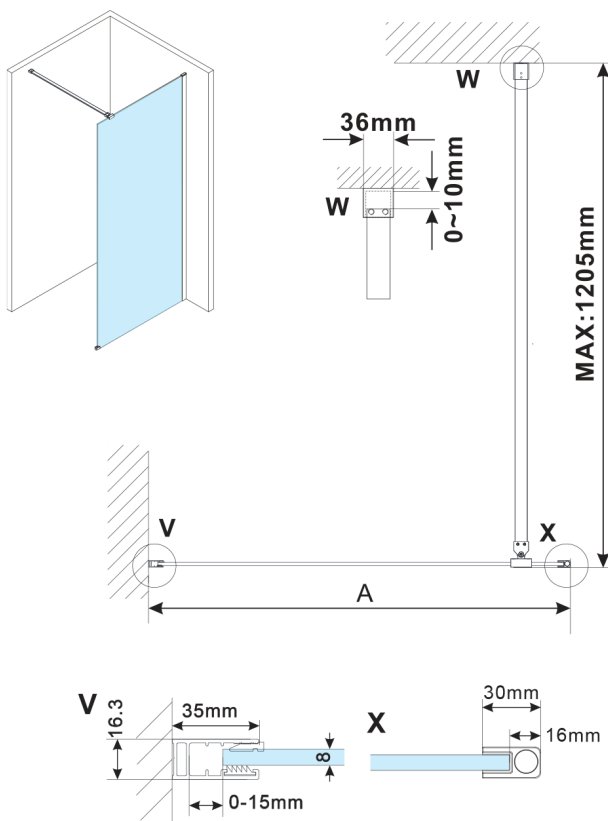

ESCA CHROME One-piece shower glass panel, wall-mount, smoked glass, 900 mm

Order code: ES1290-01

Size

Height: 2100 mm

Depth: 900 mm

Properties

Warranty: 2 years

Technical sheet

MODEL	A,mm
ES1070, ES1170, ES1270, ES1370, ES1570	690~705
ES1080, ES1180, ES1280, ES1380, ES1580	790~805
ES1090, ES1190, ES1290, ES1390, ES1590	890~905
ES1010, ES1110, ES1210, ES1310, ES1510	990~1005
ES1011, ES1111, ES1211, ES1311, ES1511	1090~1105
ES1012, ES1112, ES1212, ES1312, ES1512	1190~1205
ES1013, ES1113, ES1213, ES1313, ES1513	1290~1305
ES1014, ES1114, ES1214, ES1314, ES1514	1390~1405
ES1015, ES1115, ES1215, ES1315, ES1515	1490~1505

MODEL	A,mm
ES1070, ES1170, ES1270, ES1370, ES1570	690-705
ES1080, ES1180, ES1280, ES1380, ES1580	790-805
ES1090, ES1190, ES1290, ES1390, ES1590	890-905
ES1010, ES1110, ES1210, ES1310, ES1510	990-1005
ES1011, ES1111, ES1211, ES1311, ES1511	1090-1105
ES1012, ES1112, ES1212, ES1312, ES1512	1190-1205