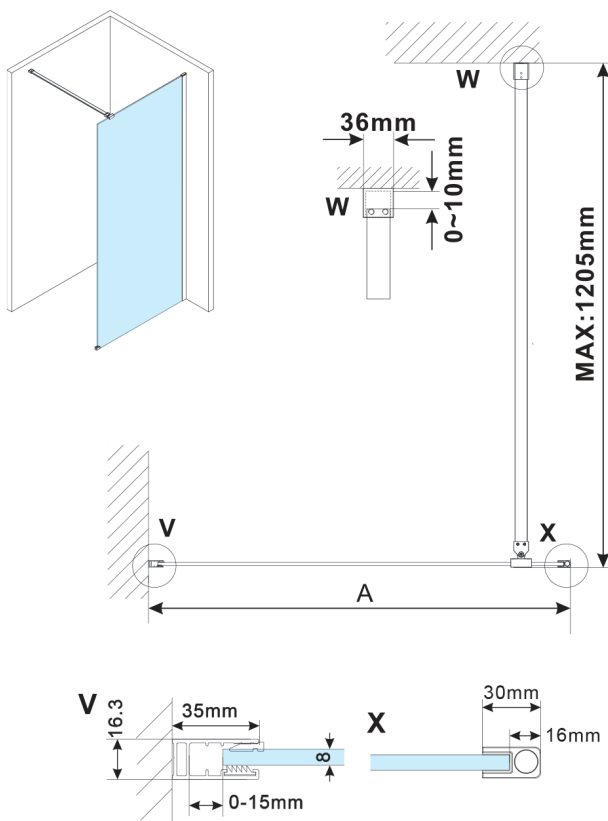

ESCA CHROME One-piece shower glass panel, wall-mount, smoked glass, 800 mm

Order code: ES1280-01

Size

Height: 2100 mm

Depth: 800 mm

Properties

Warranty: 2 years

Technical sheet

MODEL	A,mm
ES1070, ES1170, ES1270, ES1370, ES1570	690~705
ES1080, ES1180, ES1280, ES1380, ES1580	790~805
ES1090, ES1190, ES1290, ES1390, ES1590	890~905
ES1010, ES1110, ES1210, ES1310, ES1510	990~1005
ES1011, ES1111, ES1211, ES1311, ES1511	1090~1105
ES1012, ES1112, ES1212, ES1312, ES1512	1190~1205
ES1013, ES1113, ES1213, ES1313, ES1513	1290~1305
ES1014, ES1114, ES1214, ES1314, ES1514	1390~1405
ES1015, ES1115, ES1215, ES1315, ES1515	1490~1505

MODEL	A,mm
ES1070, ES1170, ES1270, ES1370, ES1570	690-705
ES1080, ES1180, ES1280, ES1380, ES1580	790-805
ES1090, ES1190, ES1290, ES1390, ES1590	890-905
ES1010, ES1110, ES1210, ES1310, ES1510	990-1005
ES1011, ES1111, ES1211, ES1311, ES1511	1090-1105
ES1012, ES1112, ES1212, ES1312, ES1512	1190-1205