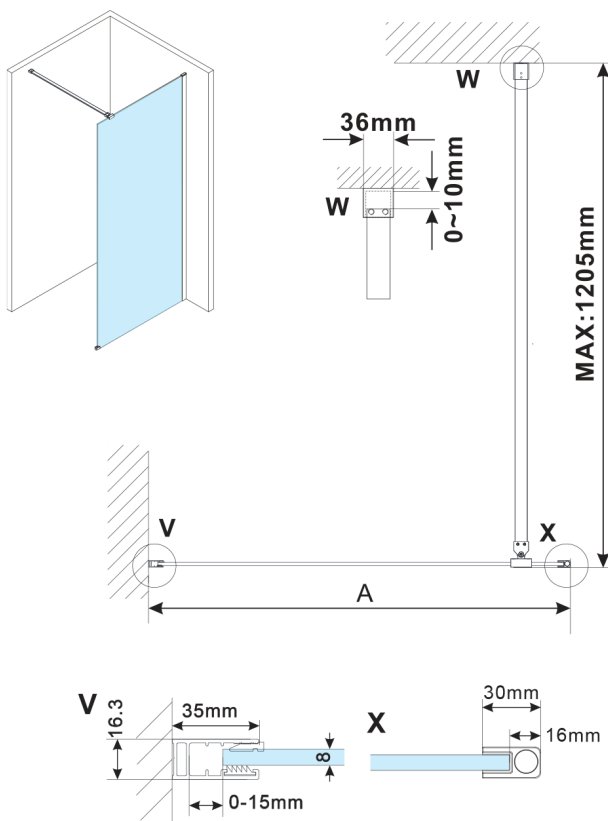

ESCA CHROME One-piece shower glass panel, wall-mount, smoked glass, 700 mm

Order code: ES1270-01

Size

Height: 2100 mm

Depth: 700 mm

Properties

Warranty: 2 years

Technical sheet

MODEL	A,mm
ES1070, ES1170, ES1270, ES1370, ES1570	690~705
ES1080, ES1180, ES1280, ES1380, ES1580	790~805
ES1090, ES1190, ES1290, ES1390, ES1590	890~905
ES1010, ES1110, ES1210, ES1310, ES1510	990~1005
ES1011, ES1111, ES1211, ES1311, ES1511	1090~1105
ES1012, ES1112, ES1212, ES1312, ES1512	1190~1205
ES1013, ES1113, ES1213, ES1313, ES1513	1290~1305
ES1014, ES1114, ES1214, ES1314, ES1514	1390~1405
ES1015, ES1115, ES1215, ES1315, ES1515	1490~1505

MODEL	A,mm
ES1070, ES1170, ES1270, ES1370, ES1570	690-705
ES1080, ES1180, ES1280, ES1380, ES1580	790-805
ES1090, ES1190, ES1290, ES1390, ES1590	890-905
ES1010, ES1110, ES1210, ES1310, ES1510	990-1005
ES1011, ES1111, ES1211, ES1311, ES1511	1090-1105
ES1012, ES1112, ES1212, ES1312, ES1512	1190-1205