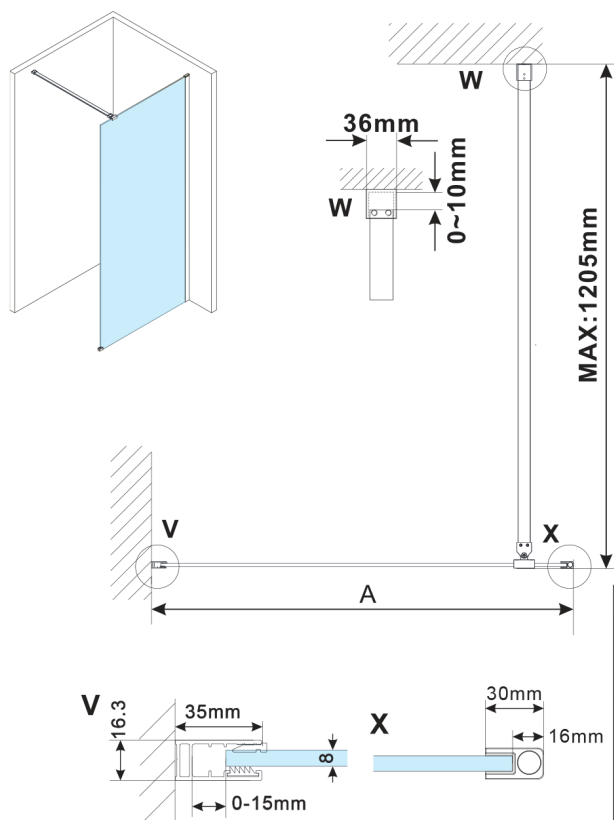

ESCA CHROME One-piece shower glass panel, wall-mount, smoked glass, 1500 mm

Order code: ES1215-01

Size

Height: 2100 mm

Depth: 1500 mm

Properties

Warranty: 2 years

Technical sheet

MODEL	A,mm
ES1070,ES1170,ES1270,ES1370,ES1570	690~705
ES1080,ES1180,ES1280,ES1380,ES1580	790~805
ES1090,ES1190,ES1290,ES1390,ES1590	890~905
ES1010,ES1110,ES1210,ES1310,ES1510	990~1005
ES1011,ES1111,ES1211,ES1311,ES1511	1090~1105
ES1012,ES1112,ES1212,ES1312,ES1512	1190~1205
ES1013,ES1113,ES1213,ES1313,ES1513	1290~1305
ES1014,ES1114,ES1214,ES1314,ES1514	1390~1405
ES1015,ES1115,ES1215,ES1315,ES1515	1490~1505