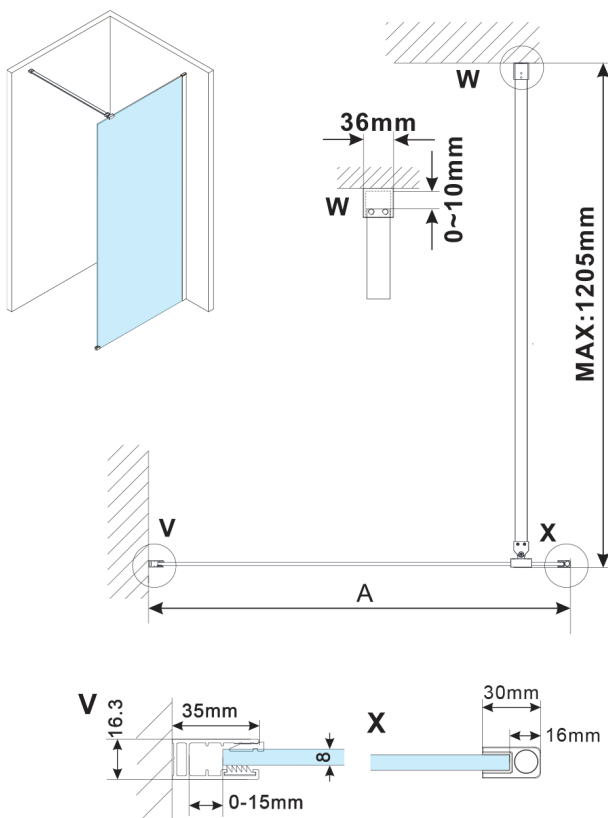

## ESCA CHROME One-piece shower glass panel, wall-mount, smoked glass, 1400 mm

Order code: ES1214-01

### Size

Height: 2100 mm

Depth: 1400 mm

## Technical sheet

MODEL	A,mm
ES1070,ES1170,ES1270,ES1370,ES1570	690~705
ES1080,ES1180,ES1280,ES1380,ES1580	790~805
ES1090,ES1190,ES1290,ES1390,ES1590	890~905
ES1010,ES1110,ES1210,ES1310,ES1510	990~1005
ES1011,ES1111,ES1211,ES1311,ES1511	1090~1105
ES1012,ES1112,ES1212,ES1312,ES1512	1190~1205
ES1013,ES1113,ES1213,ES1313,ES1513	1290~1305
ES1014,ES1114,ES1214,ES1314,ES1514	1390~1405
ES1015,ES1115,ES1215,ES1315,ES1515	1490~1505