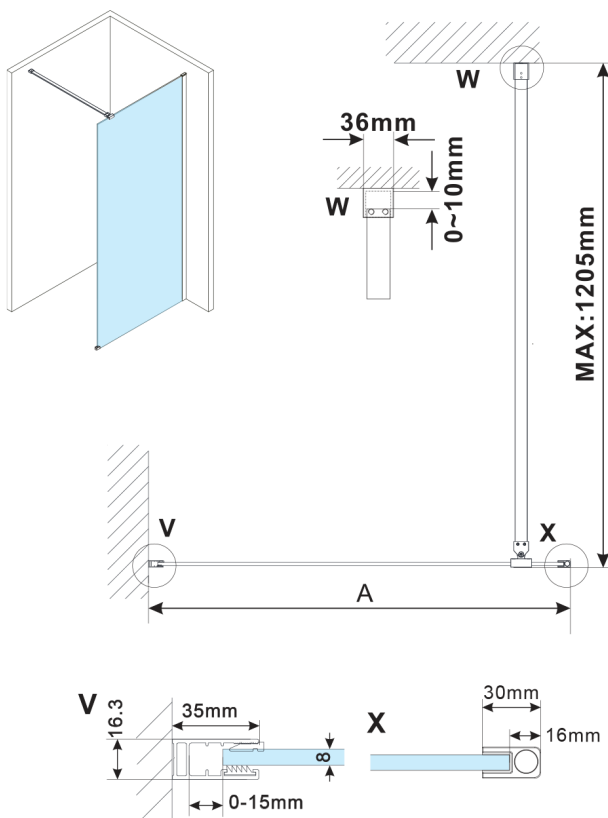

## ESCA CHROME One-piece shower glass panel, wall-mount, smoked glass, 1300 mm

Order code: ES1213-01

### Size

Height: 2100 mm

Depth: 1300 mm

## Technical sheet

MODEL	A,mm
ES1070, ES1170, ES1270, ES1370, ES1570	690~705
ES1080, ES1180, ES1280, ES1380, ES1580	790~805
ES1090, ES1190, ES1290, ES1390, ES1590	890~905
ES1010, ES1110, ES1210, ES1310, ES1510	990~1005
ES1011, ES1111, ES1211, ES1311, ES1511	1090~1105
ES1012, ES1112, ES1212, ES1312, ES1512	1190~1205
ES1013, ES1113, ES1213, ES1313, ES1513	1290~1305
ES1014, ES1114, ES1214, ES1314, ES1514	1390~1405
ES1015, ES1115, ES1215, ES1315, ES1515	1490~1505