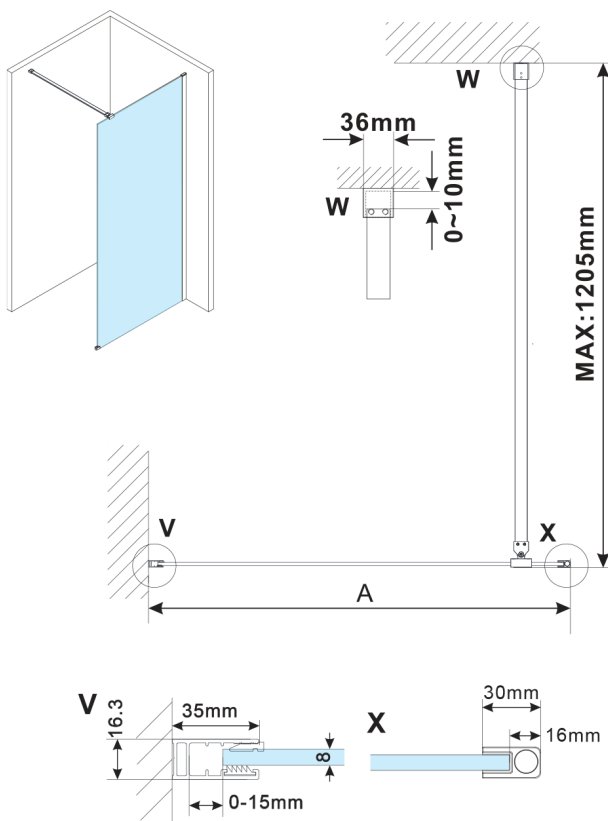

ESCA CHROME One-piece shower glass panel, wall-mount, smoked glass, 1200 mm

Order code: ES1212-01

Size

Height: 2100 mm

Depth: 1200 mm

Properties

Warranty: 2 years

Technical sheet

MODEL	A,mm
ES1070, ES1170, ES1270, ES1370, ES1570	690~705
ES1080, ES1180, ES1280, ES1380, ES1580	790~805
ES1090, ES1190, ES1290, ES1390, ES1590	890~905
ES1010, ES1110, ES1210, ES1310, ES1510	990~1005
ES1011, ES1111, ES1211, ES1311, ES1511	1090~1105
ES1012, ES1112, ES1212, ES1312, ES1512	1190~1205
ES1013, ES1113, ES1213, ES1313, ES1513	1290~1305
ES1014, ES1114, ES1214, ES1314, ES1514	1390~1405
ES1015, ES1115, ES1215, ES1315, ES1515	1490~1505

MODEL	A,mm
ES1070, ES1170, ES1270, ES1370, ES1570	690-705
ES1080, ES1180, ES1280, ES1380, ES1580	790-805
ES1090, ES1190, ES1290, ES1390, ES1590	890-905
ES1010, ES1110, ES1210, ES1310, ES1510	990-1005
ES1011, ES1111, ES1211, ES1311, ES1511	1090-1105
ES1012, ES1112, ES1212, ES1312, ES1512	1190-1205