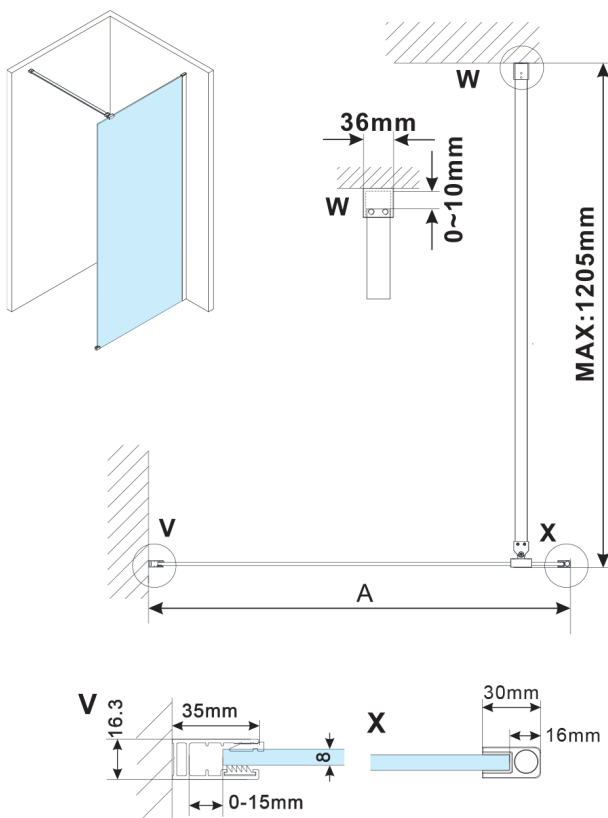

ESCA CHROME One-piece shower glass panel, wall-mount, smoked glass, 1000 mm

Order code: ES1210-01

Size

Height: 2100 mm

Depth: 1000 mm

Properties

Warranty: 2 years

Technical sheet

MODEL	A,mm
ES1070, ES1170, ES1270, ES1370, ES1570	690~705
ES1080, ES1180, ES1280, ES1380, ES1580	790~805
ES1090, ES1190, ES1290, ES1390, ES1590	890~905
ES1010, ES1110, ES1210, ES1310, ES1510	990~1005
ES1011, ES1111, ES1211, ES1311, ES1511	1090~1105
ES1012, ES1112, ES1212, ES1312, ES1512	1190~1205
ES1013, ES1113, ES1213, ES1313, ES1513	1290~1305
ES1014, ES1114, ES1214, ES1314, ES1514	1390~1405
ES1015, ES1115, ES1215, ES1315, ES1515	1490~1505

MODEL	A,mm
ES1070, ES1170, ES1270, ES1370, ES1570	690-705
ES1080, ES1180, ES1280, ES1380, ES1580	790-805
ES1090, ES1190, ES1290, ES1390, ES1590	890-905
ES1010, ES1110, ES1210, ES1310, ES1510	990-1005
ES1011, ES1111, ES1211, ES1311, ES1511	1090-1105
ES1012, ES1112, ES1212, ES1312, ES1512	1190-1205