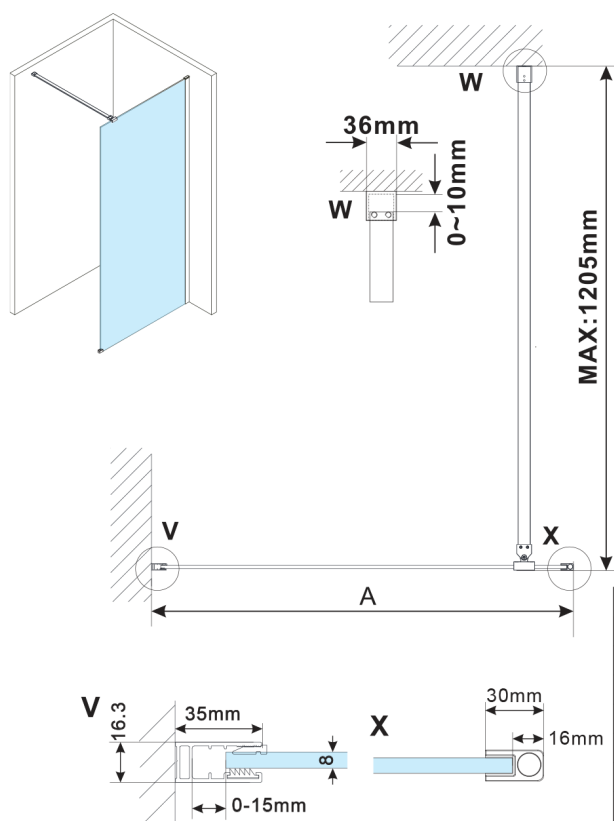

# ESCA BLACK MATT One-piece shower glass panel, wall-mount, glass Marron, 1400 mm

Order code: ES1514-02

### Size

Height: 2100 mm

Depth: 1400 mm

## Technical sheet

MODEL	A,mm
ES1070,ES1170,ES1270,ES1370,ES1570	690~705
ES1080,ES1180,ES1280,ES1380,ES1580	790~805
ES1090,ES1190,ES1290,ES1390,ES1590	890~905
ES1010,ES1110,ES1210,ES1310,ES1510	990~1005
ES1011,ES1111,ES1211,ES1311,ES1511	1090~1105
ES1012,ES1112,ES1212,ES1312,ES1512	1190~1205
ES1013,ES1113,ES1213,ES1313,ES1513	1290~1305
ES1014,ES1114,ES1214,ES1314,ES1514	1390~1405
ES1015,ES1115,ES1215,ES1315,ES1515	1490~1505