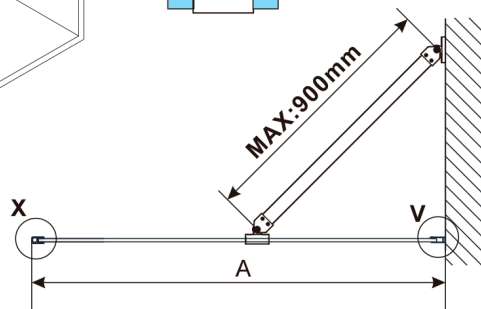

ESCA BLACK MATT One-piece shower glass panel, wall-mount, glass Marron, 1200 mm

Order code: ES1512-02

Size

Height: 2100 mm
Depth: 1200 mm

Properties

Warranty: 2 years

Technical sheet

MODEL	A,mm
ES1070, ES1170, ES1270, ES1370, ES1570	690~705
ES1080, ES1180, ES1280, ES1380, ES1580	790~805
ES1090, ES1190, ES1290, ES1390, ES1590	890~905
ES1010, ES1110, ES1210, ES1310, ES1510	990~1005
ES1011, ES1111, ES1211, ES1311, ES1511	1090~1105
ES1012, ES1112, ES1212, ES1312, ES1512	1190~1205
ES1013, ES1113, ES1213, ES1313, ES1513	1290~1305
ES1014, ES1114, ES1214, ES1314, ES1514	1390~1405
ES1015, ES1115, ES1215, ES1315, ES1515	1490~1505

MODEL	A,mm
ES1070, ES1170, ES1270, ES1370, ES1570	690-705
ES1080, ES1180, ES1280, ES1380, ES1580	790-805
ES1090, ES1190, ES1290, ES1390, ES1590	890-905
ES1010, ES1110, ES1210, ES1310, ES1510	990-1005
ES1011, ES1111, ES1211, ES1311, ES1511	1090-1105
ES1012, ES1112, ES1212, ES1312, ES1512	1190-1205