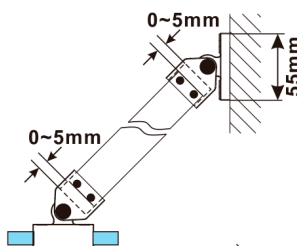

ESCA BLACK MATT One-piece shower glass panel, wall-mount, glass Marron, 1200 mm

Order code: ES1512-02

Size

Height: 2100 mm
Depth: 1200 mm

Properties

Warranty: 2 years

Technical sheet

MODEL	A,mm
ES1070, ES1170, ES1270, ES1370, ES1570	690~705
ES1080, ES1180, ES1280, ES1380, ES1580	790~805
ES1090, ES1190, ES1290, ES1390, ES1590	890~905
ES1010, ES1110, ES1210, ES1310, ES1510	990~1005
ES1011, ES1111, ES1211, ES1311, ES1511	1090~1105
ES1012, ES1112, ES1212, ES1312, ES1512	1190~1205
ES1013, ES1113, ES1213, ES1313, ES1513	1290~1305
ES1014, ES1114, ES1214, ES1314, ES1514	1390~1405
ES1015, ES1115, ES1215, ES1315, ES1515	1490~1505

MODEL	A,mm
ES1070, ES1170, ES1270, ES1370, ES1570	690-705
ES1080, ES1180, ES1280, ES1380, ES1580	790-805
ES1090, ES1190, ES1290, ES1390, ES1590	890-905
ES1010, ES1110, ES1210, ES1310, ES1510	990-1005
ES1011, ES1111, ES1211, ES1311, ES1511	1090-1105
ES1012, ES1112, ES1212, ES1312, ES1512	1190-1205