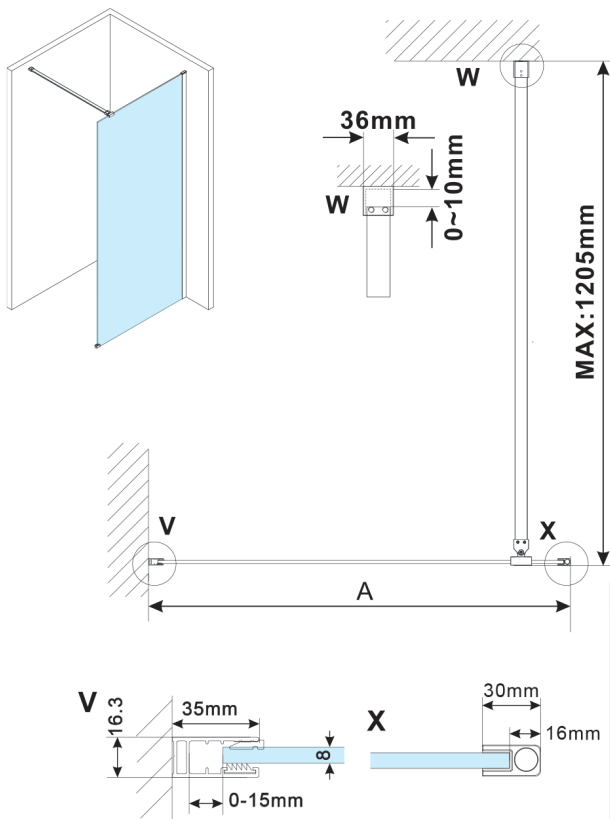

ESCA BLACK MATT One-piece shower glass panel, wall-mount, glass Marron, 1200 mm

Order code: ES1512-02

Size

Height: 2100 mm
Depth: 1200 mm

Properties

Warranty: 2 years

Technical sheet

MODEL	A,mm
ES1070, ES1170, ES1270, ES1370, ES1570	690~705
ES1080, ES1180, ES1280, ES1380, ES1580	790~805
ES1090, ES1190, ES1290, ES1390, ES1590	890~905
ES1010, ES1110, ES1210, ES1310, ES1510	990~1005
ES1011, ES1111, ES1211, ES1311, ES1511	1090~1105
ES1012, ES1112, ES1212, ES1312, ES1512	1190~1205
ES1013, ES1113, ES1213, ES1313, ES1513	1290~1305
ES1014, ES1114, ES1214, ES1314, ES1514	1390~1405
ES1015, ES1115, ES1215, ES1315, ES1515	1490~1505

MODEL	A,mm
ES1070, ES1170, ES1270, ES1370, ES1570	690-705
ES1080, ES1180, ES1280, ES1380, ES1580	790-805
ES1090, ES1190, ES1290, ES1390, ES1590	890-905
ES1010, ES1110, ES1210, ES1310, ES1510	990-1005
ES1011, ES1111, ES1211, ES1311, ES1511	1090-1105
ES1012, ES1112, ES1212, ES1312, ES1512	1190-1205