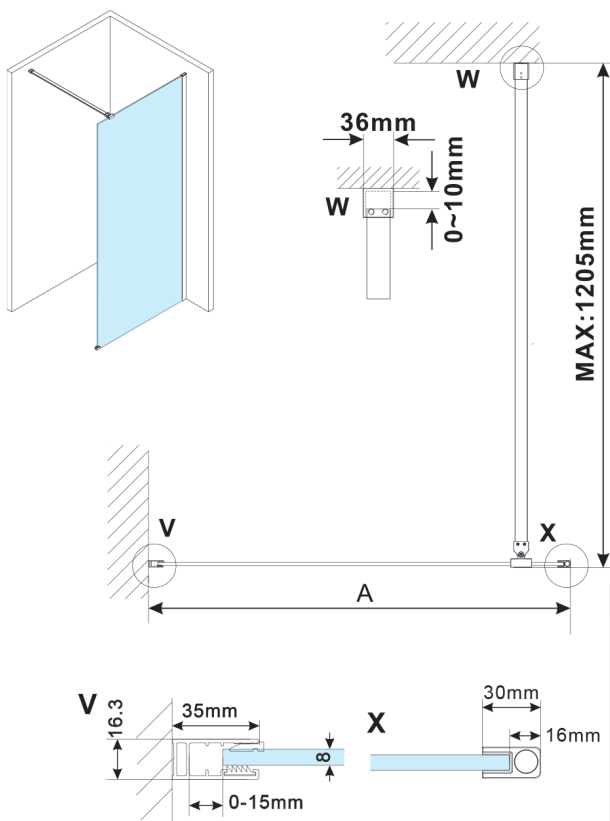

ESCA BLACK MATT One-piece shower glass panel, wall-mount, glass Marron, 1100 mm

Order code: ES1511-02

Size

Height: 2100 mm
Depth: 1100 mm

Properties

Warranty: 2 years

Technical sheet

MODEL	A,mm
ES1070, ES1170, ES1270, ES1370, ES1570	690~705
ES1080, ES1180, ES1280, ES1380, ES1580	790~805
ES1090, ES1190, ES1290, ES1390, ES1590	890~905
ES1010, ES1110, ES1210, ES1310, ES1510	990~1005
ES1011, ES1111, ES1211, ES1311, ES1511	1090~1105
ES1012, ES1112, ES1212, ES1312, ES1512	1190~1205
ES1013, ES1113, ES1213, ES1313, ES1513	1290~1305
ES1014, ES1114, ES1214, ES1314, ES1514	1390~1405
ES1015, ES1115, ES1215, ES1315, ES1515	1490~1505

MODEL	A,mm
ES1070, ES1170, ES1270, ES1370, ES1570	690-705
ES1080, ES1180, ES1280, ES1380, ES1580	790-805
ES1090, ES1190, ES1290, ES1390, ES1590	890-905
ES1010, ES1110, ES1210, ES1310, ES1510	990-1005
ES1011, ES1111, ES1211, ES1311, ES1511	1090-1105
ES1012, ES1112, ES1212, ES1312, ES1512	1190-1205