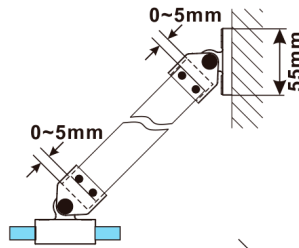

ESCA BLACK MATT One-piece shower glass panel, wall-mount, glass Marron, 1100 mm

Order code: ES1511-02

Size

Height: 2100 mm
Depth: 1100 mm

Properties

Warranty: 2 years

Technical sheet

MODEL	A,mm
ES1070, ES1170, ES1270, ES1370, ES1570	690~705
ES1080, ES1180, ES1280, ES1380, ES1580	790~805
ES1090, ES1190, ES1290, ES1390, ES1590	890~905
ES1010, ES1110, ES1210, ES1310, ES1510	990~1005
ES1011, ES1111, ES1211, ES1311, ES1511	1090~1105
ES1012, ES1112, ES1212, ES1312, ES1512	1190~1205
ES1013, ES1113, ES1213, ES1313, ES1513	1290~1305
ES1014, ES1114, ES1214, ES1314, ES1514	1390~1405
ES1015, ES1115, ES1215, ES1315, ES1515	1490~1505

MODEL	A,mm
ES1070, ES1170, ES1270, ES1370, ES1570	690-705
ES1080, ES1180, ES1280, ES1380, ES1580	790-805
ES1090, ES1190, ES1290, ES1390, ES1590	890-905
ES1010, ES1110, ES1210, ES1310, ES1510	990-1005
ES1011, ES1111, ES1211, ES1311, ES1511	1090-1105
ES1012, ES1112, ES1212, ES1312, ES1512	1190-1205