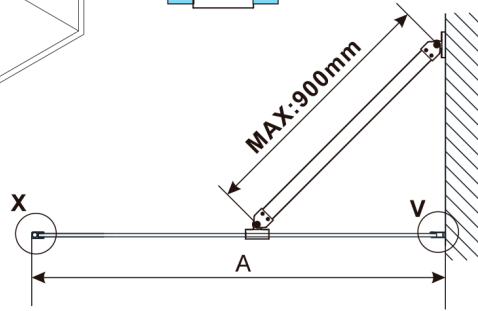

ESCA BLACK MATT One-piece shower glass panel, wall-mount, glass Marron, 1100 mm

Order code: ES1511-02

Size

Height: 2100 mm
Depth: 1100 mm

Properties

Warranty: 2 years

Technical sheet

MODEL	A,mm
ES1070, ES1170, ES1270, ES1370, ES1570	690~705
ES1080, ES1180, ES1280, ES1380, ES1580	790~805
ES1090, ES1190, ES1290, ES1390, ES1590	890~905
ES1010, ES1110, ES1210, ES1310, ES1510	990~1005
ES1011, ES1111, ES1211, ES1311, ES1511	1090~1105
ES1012, ES1112, ES1212, ES1312, ES1512	1190~1205
ES1013, ES1113, ES1213, ES1313, ES1513	1290~1305
ES1014, ES1114, ES1214, ES1314, ES1514	1390~1405
ES1015, ES1115, ES1215, ES1315, ES1515	1490~1505

MODEL	A,mm
ES1070, ES1170, ES1270, ES1370, ES1570	690-705
ES1080, ES1180, ES1280, ES1380, ES1580	790-805
ES1090, ES1190, ES1290, ES1390, ES1590	890-905
ES1010, ES1110, ES1210, ES1310, ES1510	990-1005
ES1011, ES1111, ES1211, ES1311, ES1511	1090-1105
ES1012, ES1112, ES1212, ES1312, ES1512	1190-1205