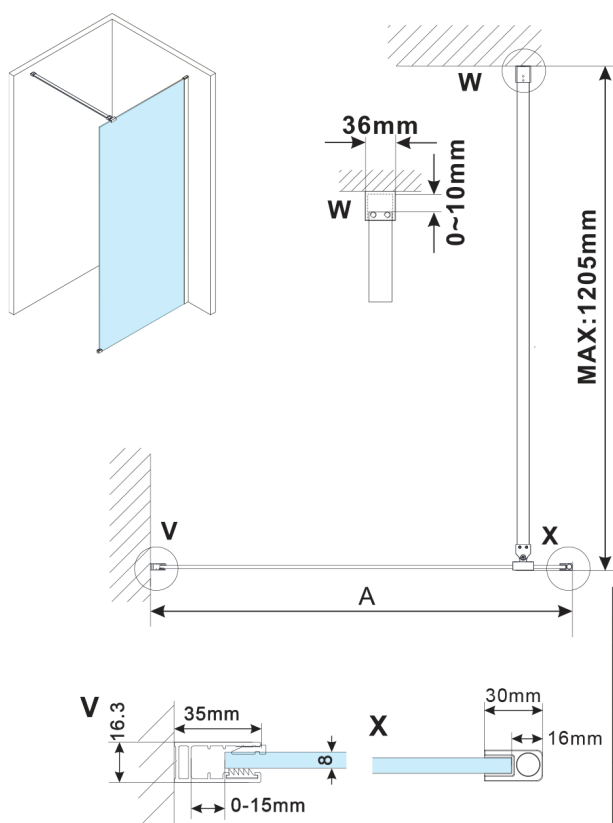

# ESCA BLACK MATT One-piece shower glass panel, wall-mount, glass Flute, 700 mm

Order code: ES1370-02

## Size

Height: 2100 mm

Depth: 700 mm

## Technical sheet

MODEL	A,mm
ES1070,ES1170,ES1270,ES1370,ES1570	690~705
ES1080,ES1180,ES1280,ES1380,ES1580	790~805
ES1090,ES1190,ES1290,ES1390,ES1590	890~905
ES1010,ES1110,ES1210,ES1310,ES1510	990~1005
ES1011,ES1111,ES1211,ES1311,ES1511	1090~1105
ES1012,ES1112,ES1212,ES1312,ES1512	1190~1205
ES1013,ES1113,ES1213,ES1313,ES1513	1290~1305
ES1014,ES1114,ES1214,ES1314,ES1514	1390~1405
ES1015,ES1115,ES1215,ES1315,ES1515	1490~1505

# ESCA BLACK MATT One-piece shower glass panel, wall-mount, glass Flute, 700 mm

MODEL	A,mm
ES1070, ES1170, ES1270, ES1370, ES1570	690-705
ES1080, ES1180, ES1280, ES1380, ES1580	790-805
ES1090, ES1190, ES1290, ES1390, ES1590	890-905
ES1010, ES1110, ES1210, ES1310, ES1510	990-1005
ES1011, ES1111, ES1211, ES1311, ES1511	1090-1105
ES1012, ES1112, ES1212, ES1312, ES1512	1190-1205