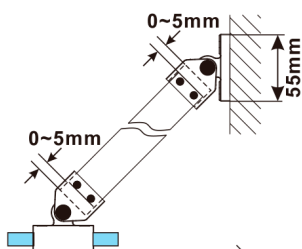

## Size

Height: 2100 mm

Depth: 700 mm

## Technical sheet

MODEL	A,mm
ES1070,ES1170,ES1270,ES1370,ES1570	690~705
ES1080,ES1180,ES1280,ES1380,ES1580	790~805
ES1090,ES1190,ES1290,ES1390,ES1590	890~905
ES1010,ES1110,ES1210,ES1310,ES1510	990~1005
ES1011,ES1111,ES1211,ES1311,ES1511	1090~1105
ES1012,ES1112,ES1212,ES1312,ES1512	1190~1205
ES1013,ES1113,ES1213,ES1313,ES1513	1290~1305
ES1014,ES1114,ES1214,ES1314,ES1514	1390~1405
ES1015,ES1115,ES1215,ES1315,ES1515	1490~1505

# ESCA BLACK MATT One-piece shower glass panel, wall-mount, glass Flute, 700 mm

MODEL	A,mm
ES1070, ES1170, ES1270, ES1370, ES1570	690-705
ES1080, ES1180, ES1280, ES1380, ES1580	790-805
ES1090, ES1190, ES1290, ES1390, ES1590	890-905
ES1010, ES1110, ES1210, ES1310, ES1510	990-1005
ES1011, ES1111, ES1211, ES1311, ES1511	1090-1105
ES1012, ES1112, ES1212, ES1312, ES1512	1190-1205