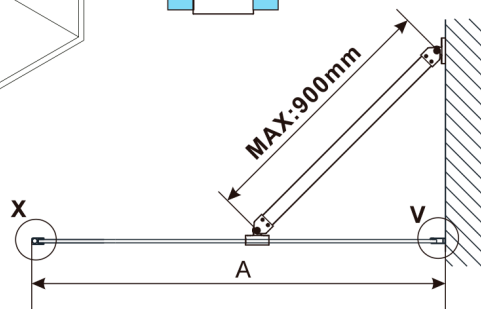

## Size

Height: 2100 mm

Depth: 700 mm

## Technical sheet

MODEL	A,mm
ES1070,ES1170,ES1270,ES1370,ES1570	690~705
ES1080,ES1180,ES1280,ES1380,ES1580	790~805
ES1090,ES1190,ES1290,ES1390,ES1590	890~905
ES1010,ES1110,ES1210,ES1310,ES1510	990~1005
ES1011,ES1111,ES1211,ES1311,ES1511	1090~1105
ES1012,ES1112,ES1212,ES1312,ES1512	1190~1205
ES1013,ES1113,ES1213,ES1313,ES1513	1290~1305
ES1014,ES1114,ES1214,ES1314,ES1514	1390~1405
ES1015,ES1115,ES1215,ES1315,ES1515	1490~1505

# ESCA BLACK MATT One-piece shower glass panel, wall-mount, glass Flute, 700 mm

MODEL	A,mm
ES1070, ES1170, ES1270, ES1370, ES1570	690-705
ES1080, ES1180, ES1280, ES1380, ES1580	790-805
ES1090, ES1190, ES1290, ES1390, ES1590	890-905
ES1010, ES1110, ES1210, ES1310, ES1510	990-1005
ES1011, ES1111, ES1211, ES1311, ES1511	1090-1105
ES1012, ES1112, ES1212, ES1312, ES1512	1190-1205