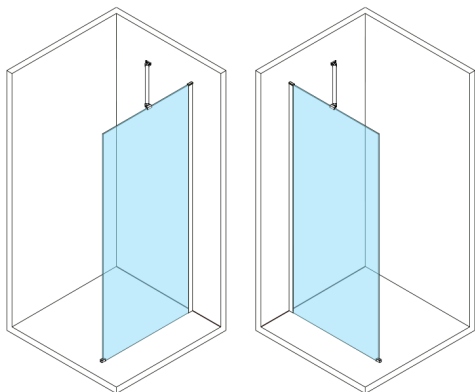

# ESCA BLACK MATT One-piece shower glass panel, wall-mount, glass Flute, 700 mm

Order code: ES1370-02

## Size

Height: 2100 mm

Depth: 700 mm

## Technical sheet

MODEL	A,mm
ES1070,ES1170,ES1270,ES1370,ES1570	690~705
ES1080,ES1180,ES1280,ES1380,ES1580	790~805
ES1090,ES1190,ES1290,ES1390,ES1590	890~905
ES1010,ES1110,ES1210,ES1310,ES1510	990~1005
ES1011,ES1111,ES1211,ES1311,ES1511	1090~1105
ES1012,ES1112,ES1212,ES1312,ES1512	1190~1205
ES1013,ES1113,ES1213,ES1313,ES1513	1290~1305
ES1014,ES1114,ES1214,ES1314,ES1514	1390~1405
ES1015,ES1115,ES1215,ES1315,ES1515	1490~1505

# ESCA BLACK MATT One-piece shower glass panel, wall-mount, glass Flute, 700 mm

MODEL	A,mm
ES1070, ES1170, ES1270, ES1370, ES1570	690-705
ES1080, ES1180, ES1280, ES1380, ES1580	790-805
ES1090, ES1190, ES1290, ES1390, ES1590	890-905
ES1010, ES1110, ES1210, ES1310, ES1510	990-1005
ES1011, ES1111, ES1211, ES1311, ES1511	1090-1105
ES1012, ES1112, ES1212, ES1312, ES1512	1190-1205