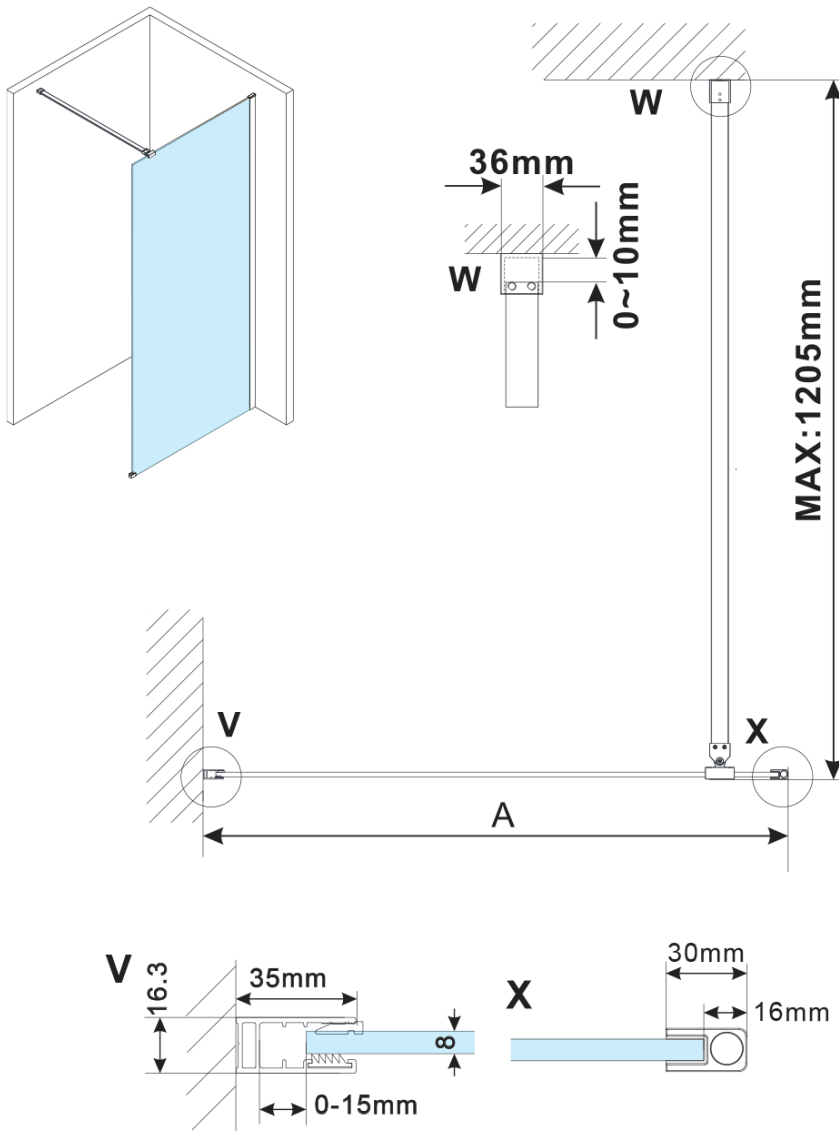

ESCA BLACK MATT One-piece shower glass panel, wall-mount, glass Flute, 1400 mm

Order code: ES1314-02

Basic information

Brand: Polysan
Series: ESCA

Size

Height: 2100 mm
Depth: 1400 mm

Properties

Profile colour: Black matt
Shape: Single-wall fixed screen
Glass colour: Flute glass
Glass finish: Antidrop
Glass thickness: 8 mm
Weight / Piece: 39.5 kg
Packaging: 2 Piece
Warranty: 2 years

ESCA BLACK MATT One-piece shower glass panel,
wall-mount, glass Flute, 1400 mm

Technical sheet

| MODEL | A,mm |
|------------------------------------|-----------|
| ES1070/ES1170/ES1270/ES1370/ES1570 | 690~705 |
| ES1080/ES1180/ES1280/ES1380/ES1580 | 790~805 |
| ES1090/ES1190/ES1290/ES1390/ES1590 | 890~905 |
| ES1010/ES1110/ES1210/ES1310/ES1510 | 990~1005 |
| ES1011/ES1111/ES1211/ES1311/ES1511 | 1090~1105 |
| ES1012/ES1112/ES1212/ES1312/ES1512 | 1190~1205 |
| ES1013/ES1113/ES1213/ES1313/ES1513 | 1290~1305 |
| ES1014/ES1114/ES1214/ES1314/ES1514 | 1390~1405 |
| ES1015/ES1115/ES1215/ES1315/ES1515 | 1490~1505 |