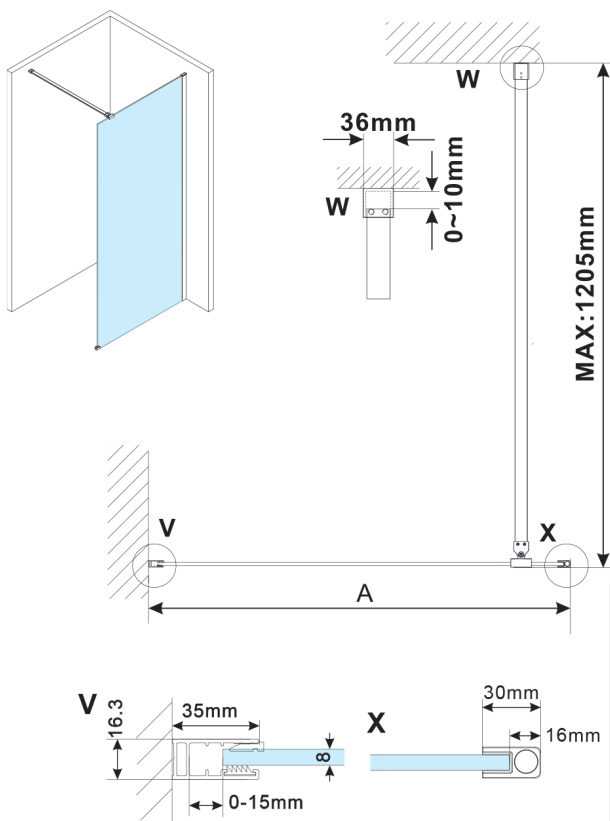

# ESCA BLACK MATT One-piece shower glass panel, wall-mount, glass Flute, 1400 mm

Order code: ES1314-02

**Size**

Height: 2100 mm

Depth: 1400 mm

**Properties**

Warranty: 2 years

## Technical sheet

MODEL	A,mm
ES1070, ES1170, ES1270, ES1370, ES1570	690~705
ES1080, ES1180, ES1280, ES1380, ES1580	790~805
ES1090, ES1190, ES1290, ES1390, ES1590	890~905
ES1010, ES1110, ES1210, ES1310, ES1510	990~1005
ES1011, ES1111, ES1211, ES1311, ES1511	1090~1105
ES1012, ES1112, ES1212, ES1312, ES1512	1190~1205
ES1013, ES1113, ES1213, ES1313, ES1513	1290~1305
ES1014, ES1114, ES1214, ES1314, ES1514	1390~1405
ES1015, ES1115, ES1215, ES1315, ES1515	1490~1505