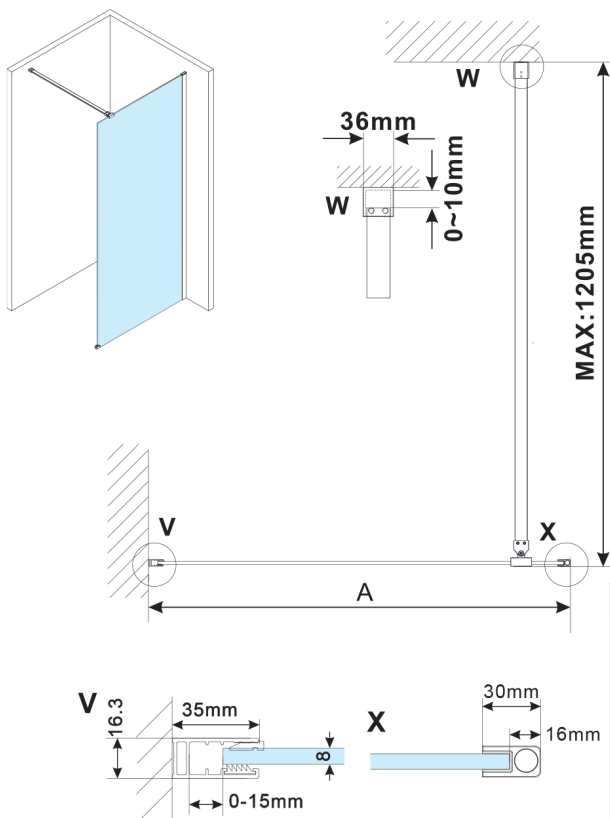

ESCA BLACK MATT One-piece shower glass panel, wall-mount, glass Flute, 1200 mm

Order code: ES1312-02

Size

Height: 2100 mm

Depth: 1200 mm

Properties

Warranty: 2 years

Technical sheet

MODEL	A,mm
ES1070,ES1170,ES1270,ES1370,ES1570	690~705
ES1080,ES1180,ES1280,ES1380,ES1580	790~805
ES1090,ES1190,ES1290,ES1390,ES1590	890~905
ES1010,ES1110,ES1210,ES1310,ES1510	990~1005
ES1011,ES1111,ES1211,ES1311,ES1511	1090~1105
ES1012,ES1112,ES1212,ES1312,ES1512	1190~1205
ES1013,ES1113,ES1213,ES1313,ES1513	1290~1305
ES1014,ES1114,ES1214,ES1314,ES1514	1390~1405
ES1015,ES1115,ES1215,ES1315,ES1515	1490~1505

MODEL	A,mm
ES1070, ES1170, ES1270, ES1370, ES1570	690-705
ES1080, ES1180, ES1280, ES1380, ES1580	790-805
ES1090, ES1190, ES1290, ES1390, ES1590	890-905
ES1010, ES1110, ES1210, ES1310, ES1510	990-1005
ES1011, ES1111, ES1211, ES1311, ES1511	1090-1105
ES1012, ES1112, ES1212, ES1312, ES1512	1190-1205