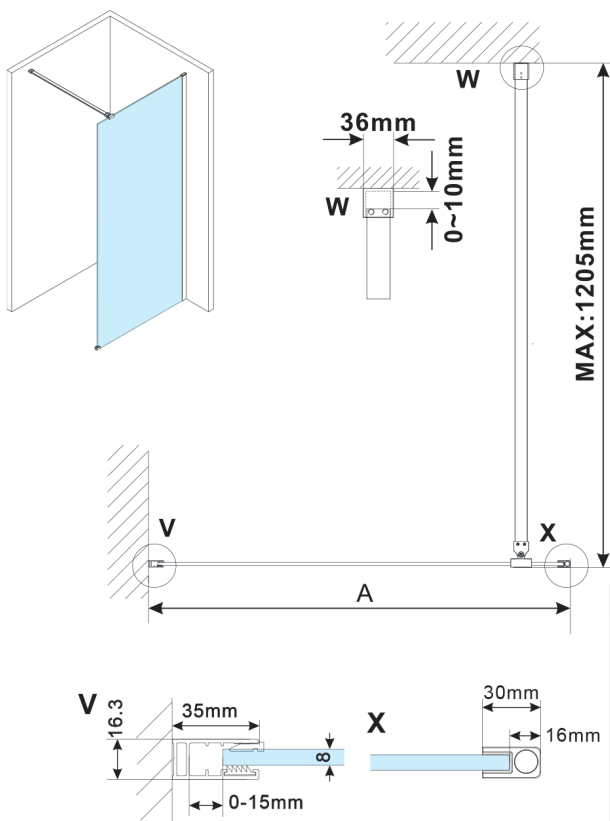

# ESCA BLACK MATT One-piece shower glass panel, wall-mount, glass Flute, 1100 mm

Order code: ES1311-02

**Size**

Height: 2100 mm

Depth: 1100 mm

**Properties**

Warranty: 2 years

## Technical sheet

MODEL	A,mm
ES1070, ES1170, ES1270, ES1370, ES1570	690~705
ES1080, ES1180, ES1280, ES1380, ES1580	790~805
ES1090, ES1190, ES1290, ES1390, ES1590	890~905
ES1010, ES1110, ES1210, ES1310, ES1510	990~1005
ES1011, ES1111, ES1211, ES1311, ES1511	1090~1105
ES1012, ES1112, ES1212, ES1312, ES1512	1190~1205
ES1013, ES1113, ES1213, ES1313, ES1513	1290~1305
ES1014, ES1114, ES1214, ES1314, ES1514	1390~1405
ES1015, ES1115, ES1215, ES1315, ES1515	1490~1505

MODEL	A,mm
ES1070,ES1170,ES1270,ES1370,ES1570	690-705
ES1080,ES1180,ES1280,ES1380,ES1580	790-805
ES1090,ES1190,ES1290,ES1390,ES1590	890-905
ES1010,ES1110,ES1210,ES1310,ES1510	990-1005
ES1011,ES1111,ES1211,ES1311,ES1511	1090-1105
ES1012,ES1112,ES1212,ES1312,ES1512	1190-1205