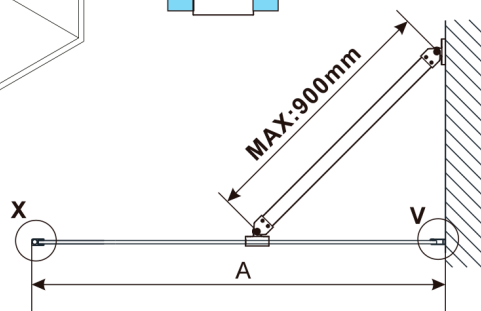

ESCA BLACK MATT One-piece shower glass panel, wall-mount, smoked glass, 900 mm

Order code: ES1290-02

Size

Height: 2100 mm
Depth: 900 mm

Properties

Warranty: 2 years

Technical sheet

MODEL	A,mm
ES1070,ES1170,ES1270,ES1370,ES1570	690~705
ES1080,ES1180,ES1280,ES1380,ES1580	790~805
ES1090,ES1190,ES1290,ES1390,ES1590	890~905
ES1010,ES1110,ES1210,ES1310,ES1510	990~1005
ES1011,ES1111,ES1211,ES1311,ES1511	1090~1105
ES1012,ES1112,ES1212,ES1312,ES1512	1190~1205
ES1013,ES1113,ES1213,ES1313,ES1513	1290~1305
ES1014,ES1114,ES1214,ES1314,ES1514	1390~1405
ES1015,ES1115,ES1215,ES1315,ES1515	1490~1505

MODEL	A,mm
ES1070, ES1170, ES1270, ES1370, ES1570	690-705
ES1080, ES1180, ES1280, ES1380, ES1580	790-805
ES1090, ES1190, ES1290, ES1390, ES1590	890-905
ES1010, ES1110, ES1210, ES1310, ES1510	990-1005
ES1011, ES1111, ES1211, ES1311, ES1511	1090-1105
ES1012, ES1112, ES1212, ES1312, ES1512	1190-1205