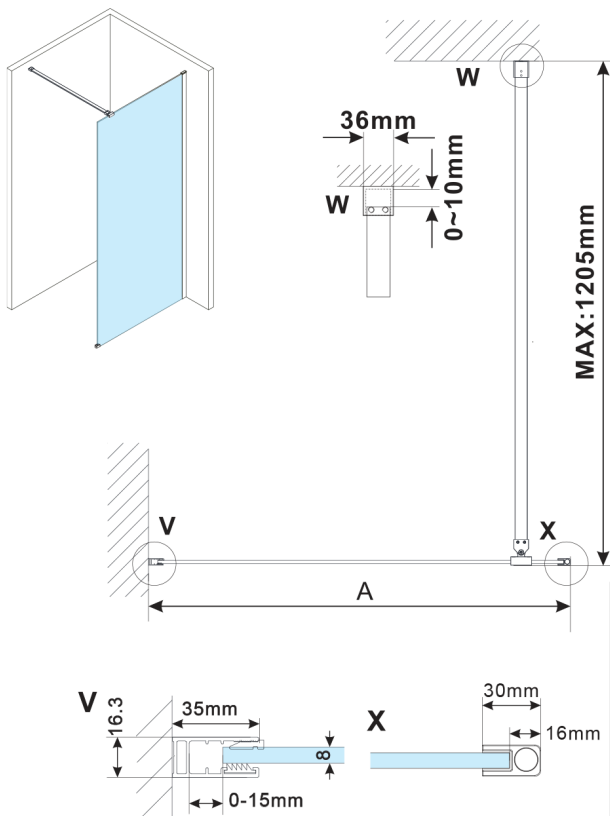

ESCA BLACK MATT One-piece shower glass panel, wall-mount, smoked glass, 900 mm

Order code: ES1290-02

Size

Height: 2100 mm
Depth: 900 mm

Properties

Warranty: 2 years

Technical sheet

MODEL	A,mm
ES1070,ES1170,ES1270,ES1370,ES1570	690~705
ES1080,ES1180,ES1280,ES1380,ES1580	790~805
ES1090,ES1190,ES1290,ES1390,ES1590	890~905
ES1010,ES1110,ES1210,ES1310,ES1510	990~1005
ES1011,ES1111,ES1211,ES1311,ES1511	1090~1105
ES1012,ES1112,ES1212,ES1312,ES1512	1190~1205
ES1013,ES1113,ES1213,ES1313,ES1513	1290~1305
ES1014,ES1114,ES1214,ES1314,ES1514	1390~1405
ES1015,ES1115,ES1215,ES1315,ES1515	1490~1505

MODEL	A,mm
ES1070, ES1170, ES1270, ES1370, ES1570	690-705
ES1080, ES1180, ES1280, ES1380, ES1580	790-805
ES1090, ES1190, ES1290, ES1390, ES1590	890-905
ES1010, ES1110, ES1210, ES1310, ES1510	990-1005
ES1011, ES1111, ES1211, ES1311, ES1511	1090-1105
ES1012, ES1112, ES1212, ES1312, ES1512	1190-1205